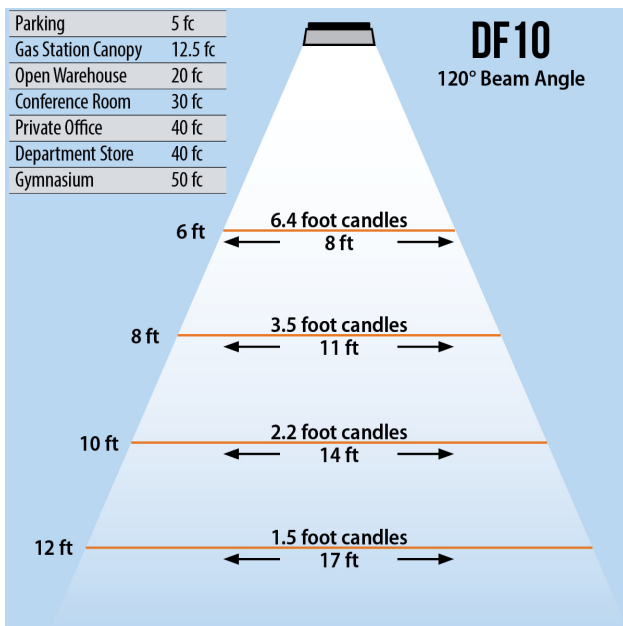

DURAFLOOD 10

LED FLOOD LIGHT (10 WATT)

60W PAR 38 Replacement

Trunion Mount

Knuckle Mount

| | |
|-------------------|----------------------------|
| Lumens | 900 |
| CCT | 3000-3500K, 6000-6500K |
| CRI | > 75 |
| Beam Angle | 120° |
| Operating Voltage | 100 - 240 VAC |
| Power Consumption | 10W |
| LED Source | Bridgelux |
| Lifespan | > 50,000 Hours |
| IP Grade | IP65 |
| Body Construction | Aluminum & Toughened Glass |
| Dimensions | 4.53" x 2.60" x 4.13" |
| Weight | 1 lbs |

ORDER CODE Example DF10-BRZ-10W120D6K

| Fixture | Finish | Beam Angle | CCT |
|------------------|--------------|----------------|------------|
| DF10 - Trunion | BRZ - Bronze | 10W120D - 120° | 6K - 6000K |
| DF10KM - Knuckle | | | 3K - 3000K |