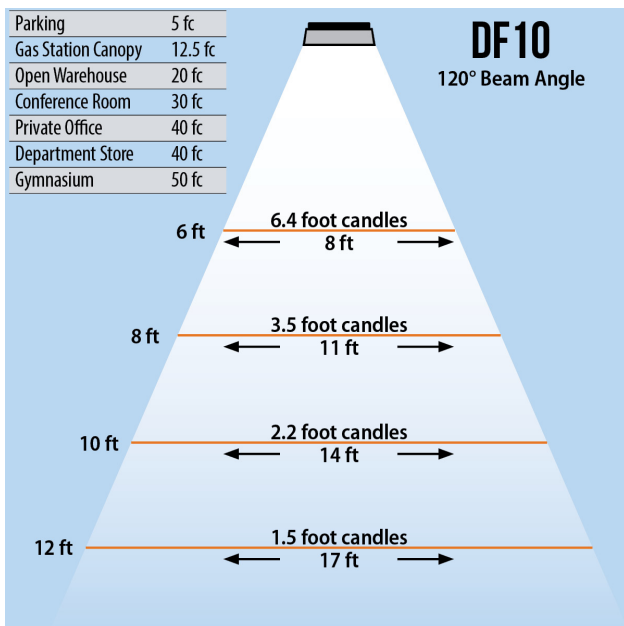

DURAFLOOD 10

LED FLOOD LIGHT (10 WATT)

60W PAR 38 Replacement

Trunion Mount

Knuckle Mount

| | |
|-------------------|----------------------------|
| Lumens | 900 |
| CCT | 3000-3500K, 6000-6500K |
| CRI | > 75 |
| Beam Angle | 120° |
| Operating Voltage | 100 - 240 VAC |
| Power Consumption | 10W |
| LED Source | Bridgelux |
| Lifespan | > 50,000 Hours |
| IP Grade | IP65 |
| Body Construction | Aluminum & Toughened Glass |
| Dimensions | 4.53" x 2.60" x 4.13" |
| Weight | 1 lbs |

ORDER CODE Example DF10-BRZ-10W120D6K

| Fixture | Finish | Beam Angle | CCT |
|------------------|--------------|----------------|------------|
| DF10 - Trunion | BRZ - Bronze | 10W120D - 120° | 6K - 6000K |
| DF10KM - Knuckle | | | 3K - 3000K |