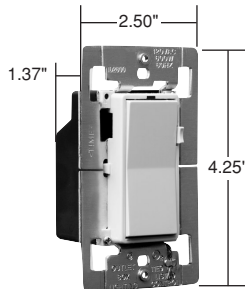

Dimmers & Fan Speed Controls Decorator Dimmers – Advanced Functionality

Tap down once for full Off. Hold paddle up to raise lights, down to lower.

Sleek, ergonomic P&S Decorator style matches other Decorator devices.

Red LED night light glows when Off.

Convenient operation – combines On/Off preset Decorator switch with separate slider microswitch for separate dimming control.

Soft start control brings lights up slowly, extends bulb life.

Constant memory returns lights to previous level after power failure.

D600-ELA

NEW

Catalog Number	Description	Ratings	Color
600W Incandescent Decorator Dimmers*†			
D600-EW D600-EI D600-ELA	Mechanical Preset, Single Pole and 3-Way	600 Watt	White Ivory Light Almond
1000W Incandescent Decorator Dimmers*†			
D1000-EW D1000-EI D1000-ELA	Mechanical Preset, Single Pole and 3-Way	1000 Watt	White Ivory Light Almond
Decorator On/Off Remotes*†			
DR-EW DR-EI DR-ELA	Multilocation/3-Way		White Ivory Light Almond

NEW

NEW

* Available in VisionPak™ packaging, add "V" to Catalog Number. Example: D600-ELAV.
† All dimmers and fan controls can be operated from more than one location when used with DRE remotes. Uses standard 3-way wiring. See wiring diagram.

WIRING DIAGRAMS

Single Pole and Multilocation