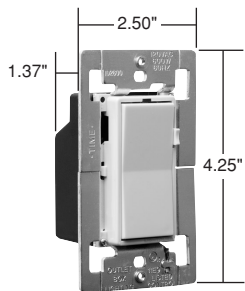

Dimmers & Fan Speed Controls Decorator Dimmers – Advanced Functionality

Tap down once for full Off. Hold paddle up to raise lights, down to lower.

Sleek, ergonomic P&S Decorator style matches other Decorator devices.

Red LED night light glows when Off.

Convenient operation – combines On/Off preset Decorator switch with separate slider microswitch for separate dimming control.

Soft start control brings lights up slowly, extends bulb life.

Constant memory returns lights to previous level after power failure.

D1000-ELA

NEW

Catalog Number	Description	Ratings	Color
600W Incandescent Decorator Dimmers*†			
D600-EW D600-EI D600-ELA	Mechanical Preset, Single Pole and 3-Way	600 Watt	White Ivory Light Almond
1000W Incandescent Decorator Dimmers*†			
D1000-EW D1000-EI D1000-ELA	Mechanical Preset, Single Pole and 3-Way	1000 Watt	White Ivory Light Almond
Decorator On/Off Remotes*†			
DR-EW DR-EI DR-ELA	Multilocation/3-Way		White Ivory Light Almond

NEW

NEW

* Available in VisionPak™ packaging, add "V" to Catalog Number. Example: D600-ELAV.
† All dimmers and fan controls can be operated from more than one location when used with DRE remotes. Uses standard 3-way wiring. See wiring diagram.

WIRING DIAGRAMS

Single Pole and Multilocation