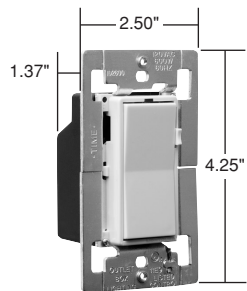

Dimmers & Fan Speed Controls Decorator Dimmers – Advanced Functionality

Tap down once for full Off. Hold paddle up to raise lights, down to lower.

Sleek, ergonomic P&S Decorator style matches other Decorator devices.

Red LED night light glows when Off.

Convenient operation – combines On/Off preset Decorator switch with separate slider microswitch for separate dimming control.

Soft start control brings lights up slowly, extends bulb life.

Constant memory returns lights to previous level after power failure.

D1000-ELA

NEW

Catalog Number	Description	Ratings	Color
600W Incandescent Decorator Dimmers*†			
D600-EW D600-EI D600-ELA	Mechanical Preset, Single Pole and 3-Way	600 Watt	White Ivory Light Almond
1000W Incandescent Decorator Dimmers*†			
D1000-EW D1000-EI D1000-ELA	Mechanical Preset, Single Pole and 3-Way	1000 Watt	White Ivory Light Almond
Decorator On/Off Remotes*†			
DR-EW DR-EI DR-ELA	Multilocation/3-Way		White Ivory Light Almond

NEW

NEW

* Available in VisionPak™ packaging, add "V" to Catalog Number. Example: D600-ELAV.
† All dimmers and fan controls can be operated from more than one location when used with DRE remotes. Uses standard 3-way wiring. See wiring diagram.

WIRING DIAGRAMS

Single Pole and Multilocation