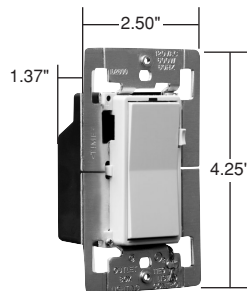

Dimmers & Fan Speed Controls Decorator Dimmers – Advanced Functionality

Tap down once for full Off. Hold paddle up to raise lights, down to lower.

Sleek, ergonomic P&S Decorator style matches other Decorator devices.

Red LED night light glows when Off.

Convenient operation – combines On/Off preset Decorator switch with separate slider microswitch for separate dimming control.

Soft start control brings lights up slowly, extends bulb life.

Constant memory returns lights to previous level after power failure.

D600-ELA

NEW

Catalog Number	Description	Ratings	Color
600W Incandescent Decorator Dimmers*†			
D600-EW D600-EI D600-ELA	Mechanical Preset, Single Pole and 3-Way	600 Watt	White Ivory Light Almond
1000W Incandescent Decorator Dimmers*†			
D1000-EW D1000-EI D1000-ELA	Mechanical Preset, Single Pole and 3-Way	1000 Watt	White Ivory Light Almond
Decorator On/Off Remotes*†			
DR-EW DR-EI DR-ELA	Multilocation/3-Way		White Ivory Light Almond

NEW

NEW

* Available in VisionPak™ packaging, add "V" to Catalog Number. Example: D600-ELAV.
† All dimmers and fan controls can be operated from more than one location when used with DRE remotes. Uses standard 3-way wiring. See wiring diagram.

WIRING DIAGRAMS

Single Pole and Multilocation