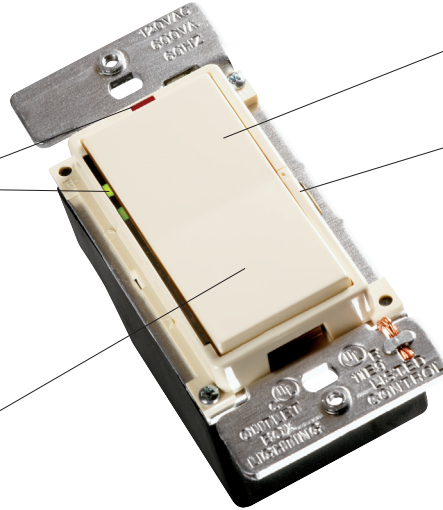

### WIRING DIAGRAMS

#### Single Pole and Multilocation

# Dimmers & Fan Speed Controls

**Constant memory** returns lights to previous level after power failure.

**Enables On/Off and full dimming control** from an unlimited number of locations.

**LED indicators keep you informed.** Green LEDs indicate preset level and current light level. Red LED night light glows when load is off.

**Easy operation** — Tap up once for preset, twice for full On. Tap down once for full Off. Hold paddle up to raise lights, down to lower.

**Sleek, ergonomic P&S Decorator style** matches other Decorator devices.