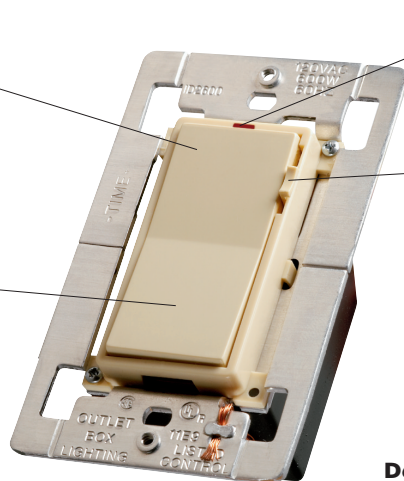

Dimmers & Fan Speed Controls Decorator Dimmers – Advanced Functionality

Tap down once for full Off. Hold paddle up to raise lights, down to lower.

Sleek, ergonomic P&S Decorator style matches other Decorator devices.

Red LED night light glows when Off.

Convenient operation – combines On/Off preset Decorator switch with separate slider microswitch for separate dimming control.

Soft start control brings lights up slowly, extends bulb life.

Constant memory returns lights to previous level after power failure.

D600-ELA