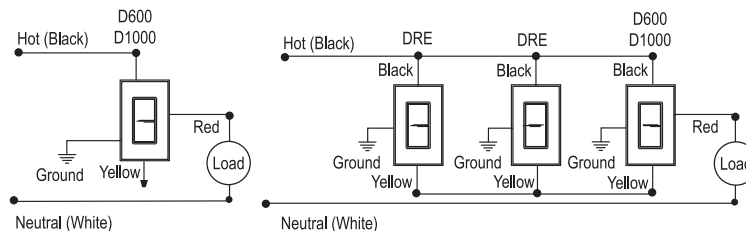

WIRING DIAGRAMS

Single Pole and Multilocation