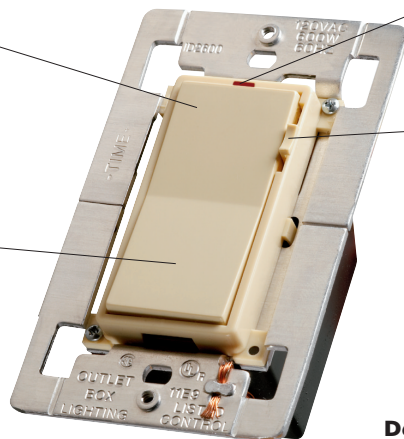

# Dimmers & Fan Speed Controls Decorator Dimmers – Advanced Functionality

**Tap down** once for full Off. Hold paddle up to raise lights, down to lower.

**Sleek, ergonomic P&S Decorator style** matches other Decorator devices.

**Red LED night light** glows when Off.

**Convenient operation** – combines On/Off preset Decorator switch with separate slider microswitch for separate dimming control.

**Soft start control** brings lights up slowly, extends bulb life.

**Constant memory** returns lights to previous level after power failure.

**D600-ELA**

**D600-ELA**

**D1000-ELA**

**NEW**

Catalog Number	Description	Ratings	Color
<b>600W Incandescent Decorator Dimmers*†</b>			
D600-EW D600-EI D600-ELA	Mechanical Preset, Single Pole and 3-Way	600 Watt	White Ivory Light Almond
<b>1000W Incandescent Decorator Dimmers*†</b>			
D1000-EW D1000-EI D1000-ELA	Mechanical Preset, Single Pole and 3-Way	1000 Watt	White Ivory Light Almond
<b>Decorator On/Off Remotes*†</b>			
DR-EW DR-EI DR-ELA	Multilocation/3-Way		White Ivory Light Almond