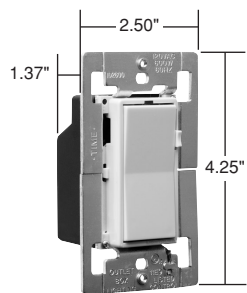

Dimmers & Fan Speed Controls Decorator Dimmers – Advanced Functionality

Tap down once for full Off. Hold paddle up to raise lights, down to lower.

Sleek, ergonomic P&S Decorator style matches other Decorator devices.

Red LED night light glows when Off.

Convenient operation – combines On/Off preset Decorator switch with separate slider microswitch for separate dimming control.

Soft start control brings lights up slowly, extends bulb life.

Constant memory returns lights to previous level after power failure.

D1000-ELA

NEW

Catalog Number	Description	Ratings	Color
600W Incandescent Decorator Dimmers*†			
D600-EW D600-EI D600-ELA	Mechanical Preset, Single Pole and 3-Way	600 Watt	White Ivory Light Almond
1000W Incandescent Decorator Dimmers*†			
D1000-EW D1000-EI D1000-ELA	Mechanical Preset, Single Pole and 3-Way	1000 Watt	White Ivory Light Almond
Decorator On/Off Remotes*†			
DR-EW DR-EI DR-ELA	Multilocation/3-Way		White Ivory Light Almond

NEW

NEW

* Available in VisionPak™ packaging, add "V" to Catalog Number. Example: D600-ELAV.
† All dimmers and fan controls can be operated from more than one location when used with DRE remotes. Uses standard 3-way wiring. See wiring diagram.

WIRING DIAGRAMS

Single Pole and Multilocation