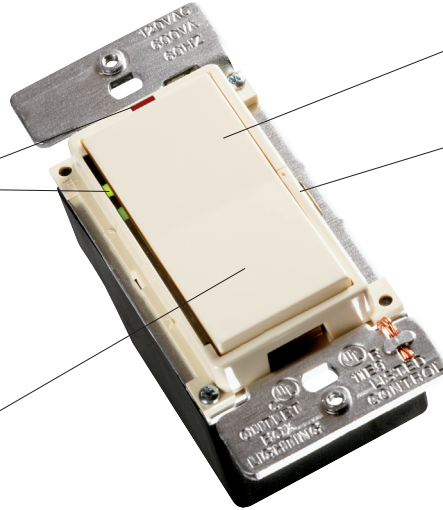

**NEW**

**NEW**

\* Available in VisionPak™ packaging, add "V" to Catalog Number. Example: D600-ELAV.  
† All dimmers and fan controls can be operated from more than one location when used with DRE remotes. Uses standard 3-way wiring. See wiring diagram.

**WIRING DIAGRAMS**

**Single Pole and Multilocation**

# Dimmers & Fan Speed Controls

**Constant memory** returns lights to previous level after power failure.

**Enables On/Off and full dimming control** from an unlimited number of locations.

**LED indicators keep you informed.** Green LEDs indicate preset level and current light level. Red LED night light glows when load is off.

**Easy operation** — Tap up once for preset, twice for full On. Tap down once for full Off. Hold paddle up to raise lights, down to lower.

**D600M-LAV**

**Sleek, ergonomic P&S Decorator style** matches other Decorator devices.