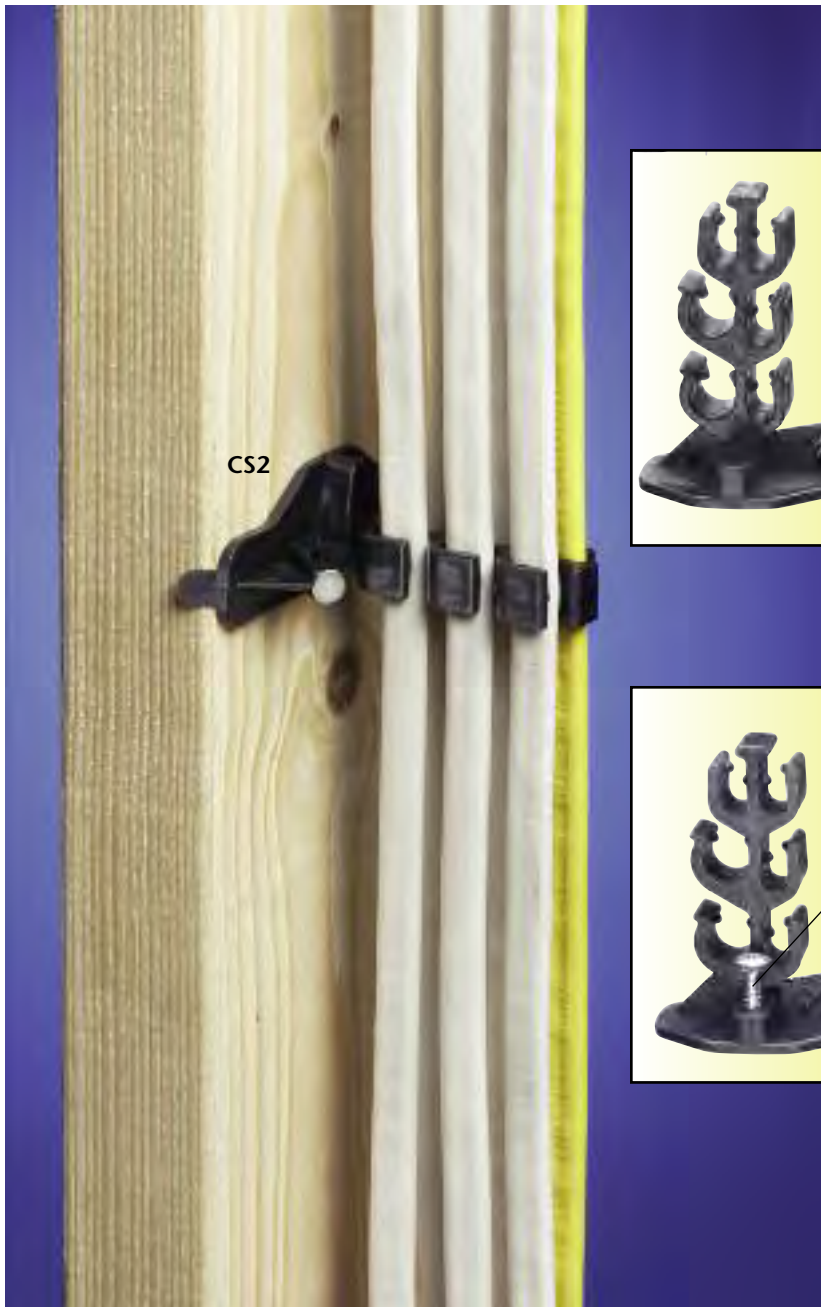

Cable Support for NM Cables

Non-metallic • Easy installation

Arlington's non-metallic CS2 cable support holds up to four 14/2 to 10/2 flat, and two 14/3 to 10/3 NM cables – in any combination!

The CS2 cable support offers easy installation, in vertical or horizontal orientation. Simply position the support in the desired location on a wood (or metal) stud and drive in the shipped-in-place nail. Insert up to six cables. CS2 assures the installer that the cable(s) are properly positioned on the stud.

For metal studs, try the CS20SC. Designed for attachment to metal studs, it ships with an installed #8 self-tapping sheet metal screw for easy, screw-on installation.

- UL and CSA Listed  

01/07
Web REV 06/10

The CS2 cable support offers easy installation, in vertical or horizontal orientation. Simply position the support in the desired location on a wood (or metal) stud and drive in the shipped-in-place nail. Insert up to six cables. CS2 assures the installer that the cable(s) are properly positioned on the stud.