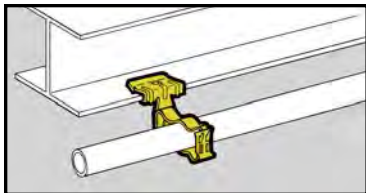

- Quickly attaches conduit to beams.
- Fasteners will rotate 360°.
- Simply installed with a hammer.

Push-Type Conduit To Beam Fasteners

UPC/Part Number	Catalog Number	Conduit Size	Flange Thickness	Box Qty.
78101119275	BP-8-E-2-4	1/2" EMT	1/8" - 1/4"	100
78101119280	BP-8-E-5-8	1/2" EMT	5/16" - 1/2"	100
78101119285	BP-8-E-9-12	1/2" EMT	9/16" - 3/4"	100
78101119375	BP-12-E-2-4	1/2" EMT 1/2" IMC, Rigid	1/8" - 1/4"	100
78101119380	BP-12-E-5-8	1/2" EMT 1/2" IMC, Rigid	5/16" - 1/2"	100
78101119385	BP-12-E-9-12	1/2" EMT 1/2" IMC, Rigid	9/16" - 3/4"	100
78101119465	BP-16-E-2-4	1" EMT 3/4" IMC, Rigid	1/8" - 1/4"	100
78101119470	BP-16-E-5-8	1" EMT 3/4" IMC, Rigid	5/16" - 1/2"	100
78101119475	BP-16-E-9-12	1" EMT 3/4" IMC, Rigid	9/16" - 3/4"	100

**Ultimate
Static Load
Capacity**

*Read safety/installation instruction sheets in packages before use.
These products are designed for positioning only. No load rating.*

- Unique Guide-Rite fastener provides for fast and easy installation.
- Fasteners will rotate 360°.
- Simply installed with a hammer and pliers.