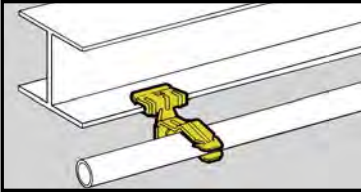

- Quickly attaches conduit to beams.
- Fasteners will rotate 360°.
- Simply installed with a hammer.

Push-Type Conduit To Beam Fasteners