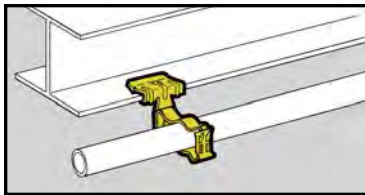

**Ultimate
Static Load
Capacity**

*Read safety/installation instruction sheets in packages before use.
These products are designed for positioning only. No load rating.*

- Unique Guide-Rite fastener provides for fast and easy installation.
- Fasteners will rotate 360°.
- Simply installed with a hammer and pliers.

Patent #4958792

* BG-6 will accept the following range $\varnothing.420 - \varnothing.675$: 14/2 thru 10/4 MC/AC cable and 5/16" or 3/8" flexible conduit

Read safety/installation instruction sheets in packages before use.
These products are designed for positioning only. No load rating.

- Quickly attaches conduit to beams.
- Fasteners will rotate 360°.
- Simply installed with a hammer.

Push-Type Conduit To Beam Fasteners

UPC/Part Number	Catalog Number	Conduit Size	Flange Thickness	Box Qty.
78101119275	BP-8-E-2-4	1/2" EMT	1/8" - 1/4"	100
78101119280	BP-8-E-5-8	1/2" EMT	5/16" - 1/2"	100
78101119285	BP-8-E-9-12	1/2" EMT	9/16" - 3/4"	100
78101119375	BP-12-E-2-4	1/2" EMT 1/2" IMC, Rigid	1/8" - 1/4"	100
78101119380	BP-12-E-5-8	1/2" EMT 1/2" IMC, Rigid	5/16" - 1/2"	100
78101119385	BP-12-E-9-12	1/2" EMT 1/2" IMC, Rigid	9/16" - 3/4"	100
78101119465	BP-16-E-2-4	1" EMT 3/4" IMC, Rigid	1/8" - 1/4"	100
78101119470	BP-16-E-5-8	1" EMT 3/4" IMC, Rigid	5/16" - 1/2"	100
78101119475	BP-16-E-9-12	1" EMT 3/4" IMC, Rigid	9/16" - 3/4"	100