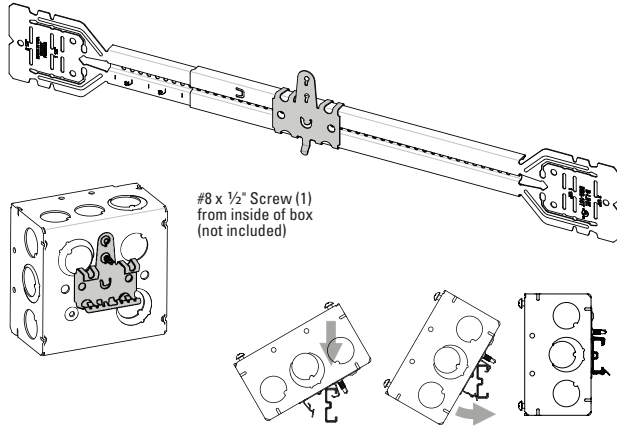

Bend flange as shown for 1 1/2" and 2 1/8" box depths:

Cut and bend flange as shown for 2 1/2" and 2 13/16" box depths:

When BB2-16T or BB2-24T is used on metal studs in Canada, at least one (1) listed Box Stabilizer must be installed on the electrical box closest to the center of the bracket to maintain cUL listing.

Telescoping Bracket & Box Mounting Clip

UPC Part #	Catalog #	Description	W (in)	W (mm)	Box Qty.
79903863001	BB2-16T	Telescoping Bracket	11" - 18"	280 - 450	50
79903863002	BB2-24T	Telescoping Bracket	15 1/2" - 26"	390 - 660	50
79903863003	BB2TSC	Box Mounting Clip	--	--	100