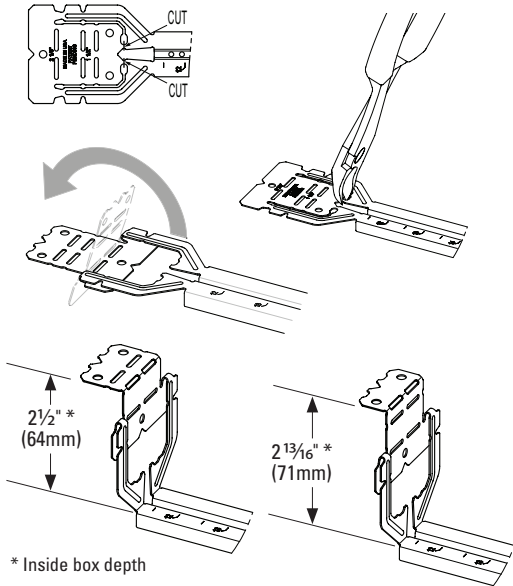

Telescoping Bracket & Box Mounting Clip

UPC Part #	Catalog #	Description	W (in)	W (mm)	Box Qty.
79903863001	BB2-16T	Telescoping Bracket	11" - 18"	280 - 450	50
79903863002	BB2-24T	Telescoping Bracket	15 1/2" - 26"	390 - 660	50
79903863003	BB2TSC	Box Mounting Clip	--	--	100

Bend flange as shown for 1 1/2" and 2 1/8" box depths:

Cut and bend flange as shown for 2 1/2" and 2 13/16" box depths:

When BB2-16T or BB2-24T is used on metal studs in Canada, at least one (1) listed Box Stabilizer must be installed on the electrical box closest to the center of the bracket to maintain cUL listing.