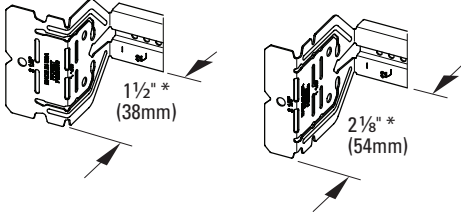

Telescoping Bracket & Box Mounting Clip

UPC Part #	Catalog #	Description	W (in)	W (mm)	Box Qty.
79903863001	BB2-16T	Telescoping Bracket	11" - 18"	280 - 450	50
79903863002	BB2-24T	Telescoping Bracket	15 1/2" - 26"	390 - 660	50
79903863003	BB2TSC	Box Mounting Clip	--	--	100

Bend flange as shown for 1 1/2" and 2 1/8" box depths:

Cut and bend flange as shown for 2 1/2" and 2 13/16" box depths:

When BB2-16T or BB2-24T is used on metal studs in Canada, at least one (1) listed Box Stabilizer must be installed on the electrical box closest to the center of the bracket to maintain cUL listing.

Recommended Box Stabilizers

Catalog #	Metal Stud Size
BB12	2 1/2" - 4"
BB12-6	6"
BF1-40	1 1/2"
BF1-56	3 1/2"
BF1-64	4"
BF1-96	6"

Eaton
1000 Eaton Boulevard
Cleveland, OH 44122
United States
Eaton.com

© 2015 Eaton
All Rights Reserved
Printed in USA
Publication No. FIS-174
July 2015