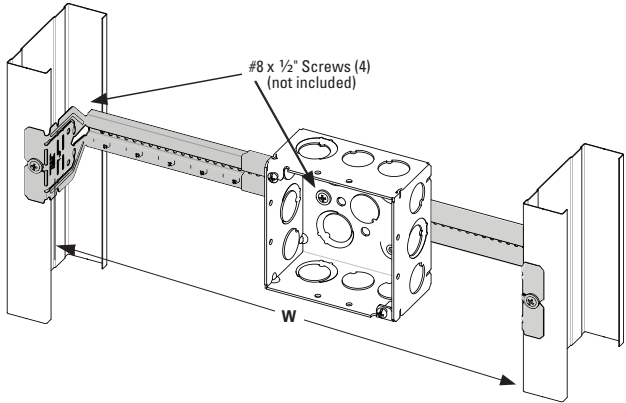

Telescoping Bracket & Box Mounting Clip

UPC Part #	Catalog #	Description	W (in)	W (mm)	Box Qty.
79903863001	BB2-16T	Telescoping Bracket	11" - 18"	280 - 450	50
79903863002	BB2-24T	Telescoping Bracket	15 1/2" - 26"	390 - 660	50
79903863003	BB2TSC	Box Mounting Clip	--	--	100

Bend flange as shown for 1 1/2" and 2 1/8" box depths:

Cut and bend flange as shown for 2 1/2" and 2 13/16" box depths:

When BB2-16T or BB2-24T is used on metal studs in Canada, at least one (1) listed Box Stabilizer must be installed on the electrical box closest to the center of the bracket to maintain cUL listing.