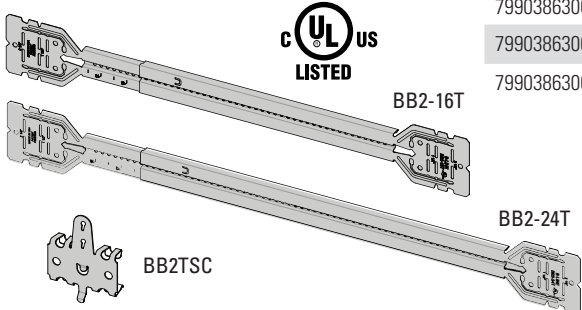

Bend flange as shown for 1 1/2" and 2 1/8" box depths:

Cut and bend flange as shown for 2 1/2" and 2 13/16" box depths:

When BB2-16T or BB2-24T is used on metal studs in Canada, at least one (1) listed Box Stabilizer must be installed on the electrical box closest to the center of the bracket to maintain cUL listing.

Recommended Box Stabilizers

Catalog #	Metal Stud Size
BB12	2 1/2" - 4"
BB12-6	6"
BF1-40	1 1/2"
BF1-56	3 1/2"
BF1-64	4"
BF1-96	6"

Eaton
1000 Eaton Boulevard
Cleveland, OH 44122
United States
Eaton.com

© 2015 Eaton
All Rights Reserved
Printed in USA
Publication No. FIS-174
July 2015

B-Line Division
509 West Monroe Street
Highland, IL 62249
United States
Phone: 800-851-7415

www.cooperbline.com/contactus

Patent pending.

Eaton is a registered trademark.

All other trademarks are property of their respective owners.

Telescoping Bracket & Box Mounting Clip

UPC Part #	Catalog #	Description	W (in)	W (mm)	Box Qty.
79903863001	BB2-16T	Telescoping Bracket	11" - 18"	280 - 450	50
79903863002	BB2-24T	Telescoping Bracket	15 1/2" - 26"	390 - 660	50
79903863003	BB2TSC	Box Mounting Clip	--	--	100