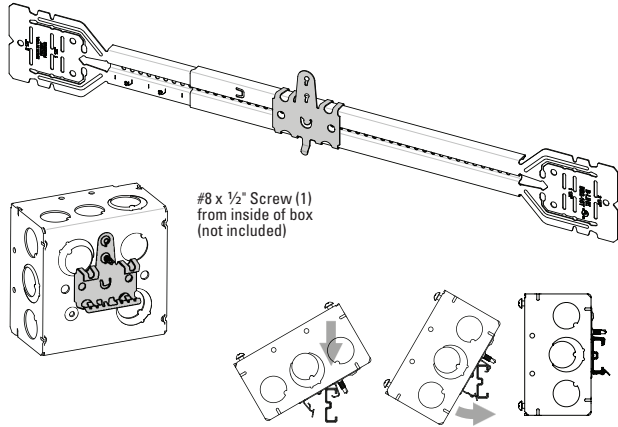

Telescoping Bracket & Box Mounting Clip

UPC Part #	Catalog #	Description	W (in)	W (mm)	Box Qty.
79903863001	BB2-16T	Telescoping Bracket	11" - 18"	280 - 450	50
79903863002	BB2-24T	Telescoping Bracket	15 1/2" - 26"	390 - 660	50
79903863003	BB2TSC	Box Mounting Clip	--	--	100

Bend flange as shown for 1 1/2" and 2 1/8" box depths:

Cut and bend flange as shown for 2 1/2" and 2 13/16" box depths:

When BB2-16T or BB2-24T is used on metal studs in Canada, at least one (1) listed Box Stabilizer must be installed on the electrical box closest to the center of the bracket to maintain cUL listing.

Recommended Box Stabilizers

Catalog #	Metal Stud Size
BB12	2 1/2" - 4"
BB12-6	6"
BF1-40	1 1/2"
BF1-56	3 1/2"
BF1-64	4"
BF1-96	6"

Eaton
1000 Eaton Boulevard
Cleveland, OH 44122
United States
Eaton.com

© 2015 Eaton
All Rights Reserved
Printed in USA
Publication No. FIS-174
July 2015