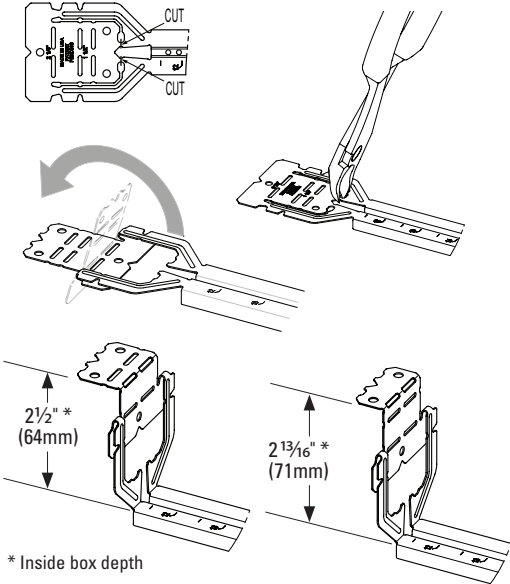

Telescoping Bracket & Box Mounting Clip

UPC Part #	Catalog #	Description	W (in)	W (mm)	Box Qty.
79903863001	BB2-16T	Telescoping Bracket	11" - 18"	280 - 450	50
79903863002	BB2-24T	Telescoping Bracket	15 1/2" - 26"	390 - 660	50
79903863003	BB2TSC	Box Mounting Clip	--	--	100

Bend flange as shown for 1 1/2" and 2 1/8" box depths:

Cut and bend flange as shown for 2 1/2" and 2 13/16" box depths:

When BB2-16T or BB2-24T is used on metal studs in Canada, at least one (1) listed Box Stabilizer must be installed on the electrical box closest to the center of the bracket to maintain cUL listing.

Recommended Box Stabilizers

Catalog #	Metal Stud Size
BB12	2 1/2" - 4"
BB12-6	6"
BF1-40	1 1/2"
BF1-56	3 1/2"
BF1-64	4"
BF1-96	6"

Eaton
1000 Eaton Boulevard
Cleveland, OH 44122
United States
Eaton.com

© 2015 Eaton
All Rights Reserved
Printed in USA
Publication No. FIS-174
July 2015