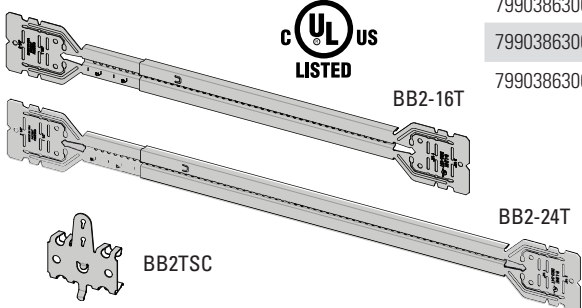

Telescoping Bracket & Box Mounting Clip

UPC Part #	Catalog #	Description	W (in)	W (mm)	Box Qty.
79903863001	BB2-16T	Telescoping Bracket	11" - 18"	280 - 450	50
79903863002	BB2-24T	Telescoping Bracket	15 1/2" - 26"	390 - 660	50
79903863003	BB2TSC	Box Mounting Clip	--	--	100

Bend flange as shown for 1 1/2" and 2 1/8" box depths:

Cut and bend flange as shown for 2 1/2" and 2 13/16" box depths:

When BB2-16T or BB2-24T is used on metal studs in Canada, at least one (1) listed Box Stabilizer must be installed on the electrical box closest to the center of the bracket to maintain cUL listing.

Recommended Box Stabilizers

Catalog #	Metal Stud Size
BB12	2 1/2" - 4"
BB12-6	6"
BF1-40	1 1/2"
BF1-56	3 1/2"
BF1-64	4"
BF1-96	6"

Eaton
1000 Eaton Boulevard
Cleveland, OH 44122
United States
Eaton.com

© 2015 Eaton
All Rights Reserved
Printed in USA
Publication No. FIS-174
July 2015