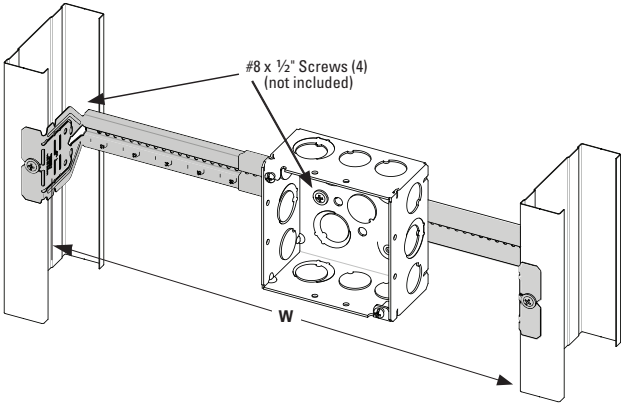

Telescoping Bracket & Box Mounting Clip

UPC Part #	Catalog #	Description	W (in)	W (mm)	Box Qty.
79903863001	BB2-16T	Telescoping Bracket	11" - 18"	280 - 450	50
79903863002	BB2-24T	Telescoping Bracket	15 1/2" - 26"	390 - 660	50
79903863003	BB2TSC	Box Mounting Clip	--	--	100

Bend flange as shown for 1 1/2" and 2 1/8" box depths:

Cut and bend flange as shown for 2 1/2" and 2 13/16" box depths:

When BB2-16T or BB2-24T is used on metal studs in Canada, at least one (1) listed Box Stabilizer must be installed on the electrical box closest to the center of the bracket to maintain cUL listing.

Recommended Box Stabilizers

Catalog #	Metal Stud Size
BB12	2 1/2" - 4"
BB12-6	6"
BF1-40	1 1/2"
BF1-56	3 1/2"
BF1-64	4"
BF1-96	6"

Eaton
1000 Eaton Boulevard
Cleveland, OH 44122
United States
Eaton.com

© 2015 Eaton
All Rights Reserved
Printed in USA
Publication No. FIS-174
July 2015