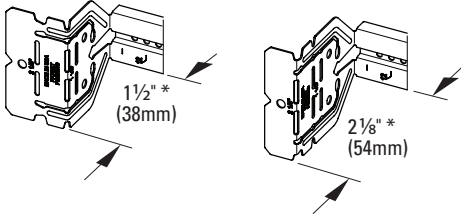

Bend flange as shown for 1 1/2" and 2 1/8" box depths:

Cut and bend flange as shown for 2 1/2" and 2 13/16" box depths: