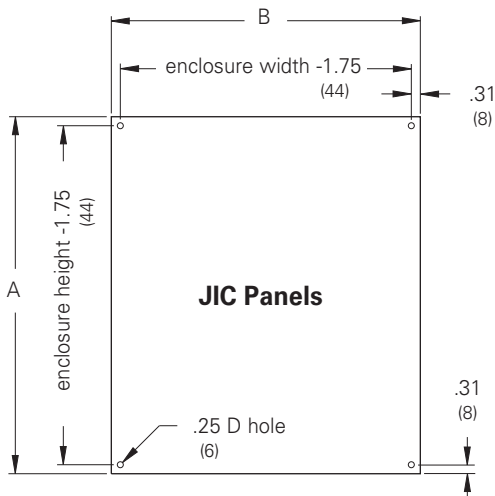

Small Enclosure Flat Panel Catalog Number	A		B		Gauge	Fits Enclosure Height x Width	
	in.	mm	in.	mm		in.	mm
N66P	4.25	108	4.25	108	14	6.00x6.00	152x152
N86P	6.25	159	4.25	108	14	8.00x6.00	203x152
N88P	6.25	159	6.25	159	14	8.00x8.00	203x203
N108P	8.25	210	6.25	159	14	10.00x8.00	254x203
N1010P	8.25	210	8.25	210	14	10.00x10.00	254x254
N1210P	10.25	260	8.25	210	14	12.00x10.00	305x254
N1212P	10.25	260	10.25	260	14	12.00x12.00	305x305
N1412P	12.25	360	10.25	260	14	14.00x12.00	356x305
N2012P	18.25	463	10.25	260	14	20.00x12.00	508x305

JIC panels can be installed in all types of JIC Enclosures. Some sizes will fit the NEMA 12 Lay-In Wireway Junction Box. Panels are available in steel, galvanized steel, stainless and aluminum. Painted steel panels have a white powder finish. Stainless steel and aluminum panels have a smooth brushed finish on one side and protected with PVC film.