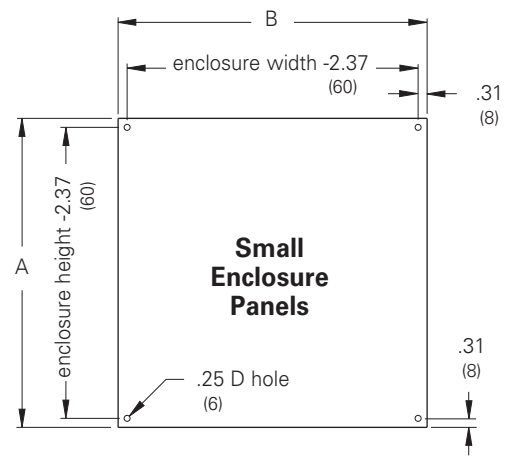

Small Enclosure panels can be installed in Small Type 3R RHC and Small Type 1 Enclosures. Panels are only available in steel, and have a white powder finish.

Notes: Dimensions are in inches. Millimeters shown are for reference only. Data subject to change without notice.