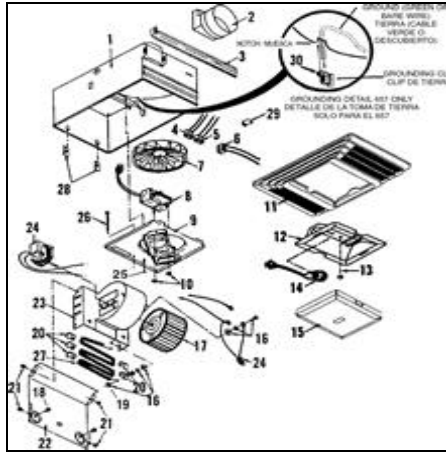

Products Dealer Locator **Shop for Parts** Customer Service About Us

Parts Store ▼  
Search Results

You searched for: 657 Fan/Light

Listed below are the parts available for this model.

**Instructions:** Use the parts explosion image to locate the associated part key number. Select the matching part key from the list below. Then add the desired item to your shopping cart by selecting "Add to Cart" or Search Again to locate parts for a different model.