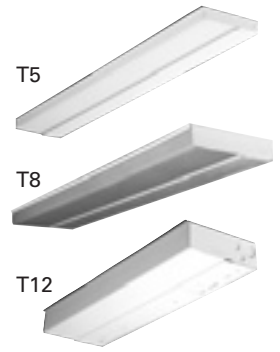

DIMENSIONS⁽¹⁾

DESCRIPTION

The Metalux Residential 18" Closet Light w/pull chain provides effective task or closet lighting solutions. The Closet Light uses a fluorescent T8 lamp with a ribbed acrylic diffuser. This fixture can be wall or ceiling mounted. The low profile design of the closet light conforms to various applications such as over shelves or in low ceilings.

ORDERING INFORMATION⁽²⁾

Catalog Number	Description	Shipping Wt.
18" UNDERCABINETS		
8600PC	18" length, 1 lamp, T8, 15 Watt w/pull chain	4 lbs. (1.8kg)

NOTE: ⁽¹⁾ Specifications & dimensions subject to change without notice. ⁽²⁾ Consult your Cooper Lighting Representative for availability and ordering information.

DIMENSIONS⁽¹⁾

NOMINAL LENGTH	A	B
T5	1 1/16" (27mm)	5" (127mm)
T8	1 1/4" (32mm)	4 1/2" (114mm)
T12	1 3/4" (32mm)	5 1/8" (131mm)

DESCRIPTION

The Metalux Residential Thin Profile Undercabinet fixture provides effective task and enhancement lighting solutions for any decor. The series incorporates the latest Energy Efficient Technology, T5 fluorescent lamps and a ribbed acrylic diffuser to efficiently improve the appearance and productivity of the illuminated environment. Fixture lighting can be directed from under cabinets, shelves or overhead areas. The unique low profile design of the undercabinet fixture conforms to various applications such as kitchens, offices, study areas, displays, computer work centers and practically any undercounter installation where an inconspicuous light source is required.