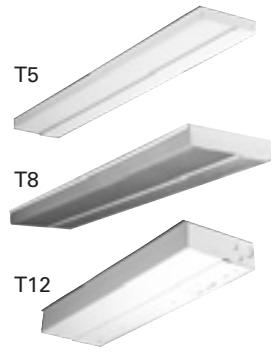

DIMENSIONS⁽¹⁾

NOMINAL LENGTH	A	B
T5	1 1/16" (27mm)	5" (127mm)
T8	1 1/4" (32mm)	4 1/2" (114mm)
T12	1 3/4" (32mm)	5 1/8" (131mm)

DESCRIPTION

The Metalux Residential Thin Profile Undercabinet fixture provides effective task and enhancement lighting solutions for any decor. The series incorporates the latest Energy Efficient Technology, T5 fluorescent lamps and a ribbed acrylic diffuser to efficiently improve the appearance and productivity of the illuminated environment. Fixture lighting can be directed from under cabinets, shelves or overhead areas. The unique low profile design of the undercabinet fixture conforms to various applications such as kitchens, offices, study areas, displays, computer work centers and practically any undercounter installation where an inconspicuous light source is required.

MAGNETIC UNDERCABINET SERIES

12", 21", 24", 33" or 42" Undercabinet

RESIDENTIAL MAGNETIC UNDERCABINET SERIES

- Uses one T5, T8 OR T12 fluorescent lamp (included)
- Low profile
- 100% acrylic Tab-Loc Lens
- Pull chain (some models)
- Photocontrol LED Night Light (some models)
- Baked white enamel finish
- Suitable for damp locations
- UL/CUL Listed

CLOSET LIGHT

1 Lamp 18" Fluorescent
RESIDENTIAL
LOW PROFILE

- Uses one T8 fluorescent lamp (not included)
- Low profile
- White ribbed acrylic diffuser/easily removed
- Pull chain
- Baked white enamel finish
- Suitable for damp locations
- UL/CUL Listed