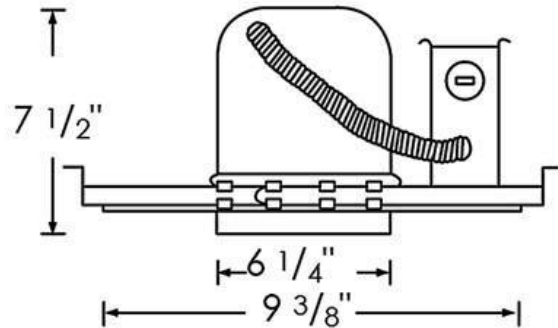

RP

LIGHTING • FANS

| |
|--------------|
| Type: |
| Project: |
| Comments: |
| Prepared By: |

| | |
|---|--|
| Part # | 8102HAQ-K |
| Category #: | 8102 |
| Family: | Recessed |
| Product Category: | Recessed Down Light |
| Description: | 6" Airtight Incandescent Recessed Down Light w/ socket bracket |
| Design Features | |
| Connectors | 3 part quick connectors pre installed in all J Boxes |
| Construction | New construction |
| Thermal Protection | Protected against misuse of insulation and improper wiring |
| IC Rating | IC rated for direct contact with non cellulose type insulation |
| J Box | UL Listed for feed through wiring (4 in-4 out) and seven 1/2" knockouts |
| Bar hangers | Pre installed allowing for position at any point w/in a 24" joist span. Can be turned 90° on plaster frame, & to fit T-bar spine w/out additional clamps for use in drop ceilings. |
| Nails | Pre installed captive nails on bar hangers |
| Wattage | Up to 90W |
| Voltage | 120V-60Hz |
| Warranty | 1 year limited warranty |
| Lamp | A19, PAR30/38, BR30/38, LED retro |
| Listing | |
| ETL/UL | UL certified for damp location |
| Meets Washington's State energy code for restricted airflow | |

Additional Information

1. Socket is adjustable for proper positioning of different lamps types.
2. Adjusts to fit up to 1-1/4" ceiling thickness.
3. 7-1/2" height allows use in 2" x 8" joist construction.