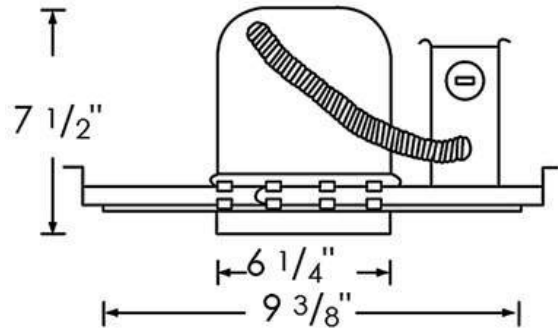

Additional Information

1. Socket is adjustable for proper positioning of different lamps types.
2. Adjusts to fit up to 1-1/4" ceiling thickness.
3. 7-1/2" height allows use in 2" x 8" joist construction.

RP

LIGHTING • FANS

| |
|--------------|
| Type: |
| Project: |
| Comments: |
| Prepared By: |

| | |
|---|--|
| Part # | 8102HAQ-K |
| Category #: | 8102 |
| Family: | Recessed |
| Product Category: | Recessed Down Light |
| Description: | 6" Airtight Incandescent Recessed Down Light w/ socket bracket |
| Design Features | |
| Connectors | 3 part quick connectors pre installed in all J Boxes |
| Construction | New construction |
| Thermal Protection | Protected against misuse of insulation and improper wiring |
| IC Rating | IC rated for direct contact with non cellulose type insulation |
| J Box | UL Listed for feed through wiring (4 in-4 out) and seven 1/2" knockouts |
| Bar hangers | Pre installed allowing for position at any point w/in a 24" joist span. Can be turned 90° on plaster frame, & to fit T-bar spine w/out additional clamps for use in drop ceilings. |
| Nails | Pre installed captive nails on bar hangers |
| Wattage | Up to 90W |
| Voltage | 120V-60Hz |
| Warranty | 1 year limited warranty |
| Lamp | A19, PAR30/38, BR30/38, LED retro |
| Listing | |
| ETL/UL | UL certified for damp location |
| Meets Washington's State energy code for restricted airflow | |