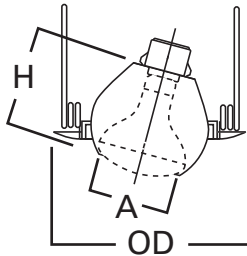

E26 6" Trim Series

DESCRIPTION

Eyeball 30° tilt, self-flanged in the 6" trim family for use in recessed downlighting. Compatible for use in Halo and other housings.

Catalog #		Type
Project		
Comments		Date
Prepared by		

SPECIFICATION FEATURES

- 30° tilt, 360° rotation
- Torsion spring retention
- Wide choice of finishes for any decor
- Socket supporting eyeball
- 78PAT makes installation Air-Tite regardless of housing used

Dimensions:

A: 4" [100mm]
H: 4-1/8" [105mm]
OD: 8" [203mm]

Housings		Max Lamp Compatibility
H7ICT	H7RICT	75W PAR30S, 75W PAR30L, 65W BR30, 75W R30
H7ICAT	H7RICAT	
E7ICAT	E7RICAT	75W PAR30S, 75W PAR30L, 65W BR30
H7UICAT		75W PAR30S, 75W PAR30L, 85W BR30, 100W R30
H7ICTNB	H7ICATNB	75W PAR30L, 65W BR30, 75W R30
E7ICATNB		75W PAR30S, 75W PAR30L, 65W BR30
H27ICAT	H27RICAT	75W PAR30L, 65W BR30, 75W R30
E27ICAT	E27RICAT	75W PAR30L, 65W BR30
H7T	H7RT	75W PAR30S, 75W PAR30L, 65W BR30, 75W R30
H7TCP		75W PAR30S, 75W R30, 65W BR30
E7TAT		75W PAR30S, 75W PAR30L, 65W BR30
E7RTAT		50W PAR30S, 75W PAR30L, 65W BR30
H7TNB		75W PAR30S, 75W PAR30L, 65W BR30, 75W R30
E7TATNB		75W PAR30S, 75W PAR30L, 65W BR30
H645IC		65W BR30, 75W R30, 75W PAR30L
H27T		75W PAR30S, 75W PAR30L, 65W BR30, 75W R30
H27RT		
E27TAT	E27RTAT	75W PAR30S, 75W PAR30L, 65W BR30

Compatible with Halogen, Incandescent, LED* or CFL* lamps.