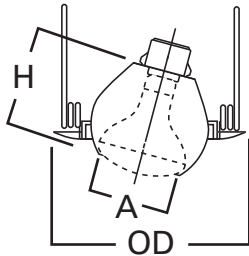

E26 6" Trim Series

DESCRIPTION

Eyeball 30° tilt, self-flanged in the 6" trim family for use in recessed downlighting. Compatible for use in Halo and other housings.

Catalog #		Type
Project		
Comments		Date
Prepared by		

SPECIFICATION FEATURES

- 30° tilt, 360° rotation
- Torsion spring retention
- Wide choice of finishes for any decor
- Socket supporting eyeball
- 78PAT makes installation Air-Tite regardless of housing used

Dimensions:

A: 4" [100mm]
H: 4-1/8" [105mm]
OD: 8" [203mm]

Housings		Max Lamp Compatibility
H7ICT	H7RICT	75W PAR30S, 75W PAR30L, 65W BR30, 75W R30
H7ICAT	H7RICAT	
E7ICAT	E7RICAT	75W PAR30S, 75W PAR30L, 65W BR30
H7UICAT		75W PAR30S, 75W PAR30L, 85W BR30, 100W R30
H7ICTNB	H7ICATNB	75W PAR30L, 65W BR30, 75W R30
E7ICATNB		75W PAR30S, 75W PAR30L, 65W BR30
H27ICAT	H27RICAT	75W PAR30L, 65W BR30, 75W R30
E27ICAT	E27RICAT	75W PAR30L, 65W BR30
H7T	H7RT	75W PAR30S, 75W PAR30L, 65W BR30, 75W R30
H7TCP		75W PAR30S, 75W R30, 65W BR30
E7TAT		75W PAR30S, 75W PAR30L, 65W BR30
E7RTAT		50W PAR30S, 75W PAR30L, 65W BR30
H7TNB		75W PAR30S, 75W PAR30L, 65W BR30, 75W R30
E7TATNB		75W PAR30S, 75W PAR30L, 65W BR30
H645IC		65W BR30, 75W R30, 75W PAR30L
H27T		75W PAR30S, 75W PAR30L, 65W BR30, 75W R30
H27RT		
E27TAT	E27RTAT	75W PAR30S, 75W PAR30L, 65W BR30

Compatible with Halogen, Incandescent, LED* or CFL* lamps.