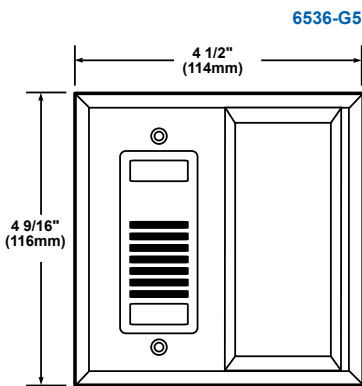

Weights and Dimensions

Cat. No.	Approx. Net Weight (lb.)	Approx. Shipping Weight (lb.)
7005-G5	1.46	1.66
7005A-G5	1.46	1.66
7005B-G5	1.46	1.66
7005G-G5	1.46	1.66
7005R-G5	1.46	1.66