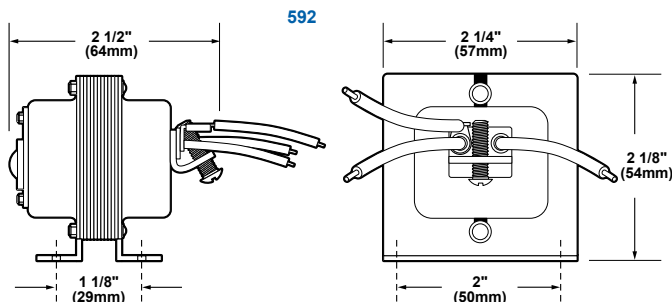

Weights and Dimensions

Cat. No.	Approx. Net Weight (lb.)	Approx. Shipping Weight (lb.)
7005-G5	1.46	1.66
7005A-G5	1.46	1.66
7005B-G5	1.46	1.66
7005G-G5	1.46	1.66
7005R-G5	1.46	1.66