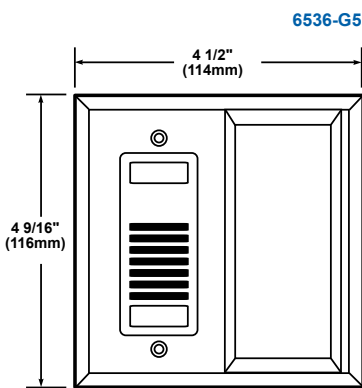

¹AC voltage frequency is 50/60 Hz

Hotel Room Annunciator CFA Series

Technical Information

Connecting 7005-G5 Hotel Room Annunciator

Weights and Dimensions

Cat. No.	Approx. Net Weight (lb.)	Approx. Shipping Weight (lb.)
7005-G5	1.46	1.66
7005A-G5	1.46	1.66
7005B-G5	1.46	1.66
7005G-G5	1.46	1.66
7005R-G5	1.46	1.66