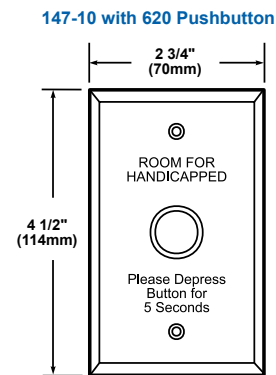

Weights and Dimensions

Cat. No.	Approx. Net Weight (lb.)	Approx. Shipping Weight (lb.)
7005-G5	1.46	1.66
7005A-G5	1.46	1.66
7005B-G5	1.46	1.66
7005G-G5	1.46	1.66
7005R-G5	1.46	1.66