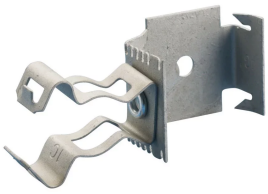

MF-M CONDUIT TO STUD ATTACHMENT, 3/8" FLEXIBLE, 14-2 TO 12-3 MC/AC

CATALOG NUMBER

6MF

CERTIFICATIONS

FEATURES

Easily snaps onto stud

Snap-close conduit support

Fasten to stud with screw for additional support

PRODUCT ATTRIBUTES

Material: Spring Steel

Finish: nVent CADDY Armour

Flexible Conduit Size: 3/8"

MC/AC Cable Size: 14-2 to 12-3

A: 1 3/8" - 1 1/2"

DIAGRAMS

WARNING