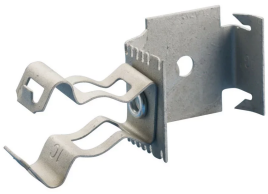

+ 86 21 2412 1618/19

Sydney:

+61 2 9751 8500

Our powerful portfolio of brands:
nVent.com **CADDY ERICO HOFFMAN RAYCHEM SCHROFF**
TRACER

MF-M CONDUIT TO STUD ATTACHMENT, 3/8" FLEXIBLE, 14-2 TO 12-3 MC/AC

CATALOG NUMBER

6MF

CERTIFICATIONS

FEATURES

Easily snaps onto stud

Snap-close conduit support

Fasten to stud with screw for additional support

PRODUCT ATTRIBUTES

Material: Spring Steel

Finish: nVent CADDY Armour

Flexible Conduit Size: 3/8"

MC/AC Cable Size: 14-2 to 12-3

A: 1 3/8" - 1 1/2"

DIAGRAMS

WARNING

nVent products shall be installed and used only as indicated in nVent's product instruction sheets and training materials. Instruction sheets are available at www.nvent.com and from your nVent customer service representative. Improper installation, misuse, misapplication or other failure to completely follow nVent's instructions and warnings may cause product malfunction, property damage, serious bodily injury and death and/or void your warranty.