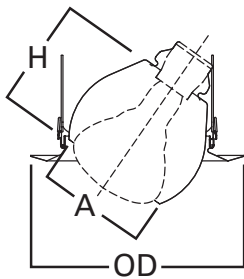

For use in Halo listed housings.

Select trims are classified for use in other housings. See www.eaton.com/lighting/legal.

E26 6" Trim Series

DESCRIPTION

Eyeball with 35° tilt max. trim with self-flange in the 6" trim family for use in recessed downlighting. Compatible for use in Halo and other housings.

Catalog #		Type
Project		
Comments		Date
Prepared by		

SPECIFICATION FEATURES

- 35° Tilt max., 360° rotation
- Adjustable eyeball trim for BR30 and PAR30 lamps
- Torsion spring retention
- Socket supporting eyeball
- Self-flanged trim ring sized to hide gaps caused by construction tolerances