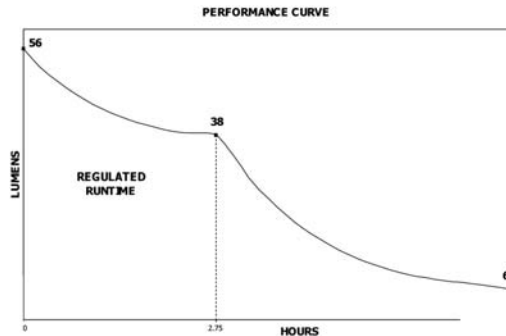

**With batteries (included in purchase).
Made in China*