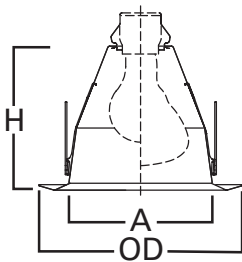

E26 6" Trim Series

DESCRIPTION

Full cone reflector trim with self-flange in the 6" trim family for use in recessed downlighting. Compatible for use in Halo and other housings.

Catalog #		Type
Project		
Comments		Date
Prepared by		

SPECIFICATION FEATURES

- Full cone reflector for BR30, BR40, A19 and PAR30 and PAR38 lamps
- Torsion spring retention
- Socket supporting reflector
- Self-flanged trim ring sized to hide gaps caused by construction tolerances
- Makes installation Air-Tite, with any compatible housing

Dimensions:

A: 5-7/16" [138mm]
H: 5-3/8" [138mm]
OD: 7-3/4" [197mm]

Housings	Max Lamp Compatibility
H7ICT H7RICT	6120WH: 43W A19, 75W PAR30S, 75W PAR30L, 65W PAR38, 65W BR30, 70W BR40
H7ICAT H7RICAT	6120SN, 6120TBZ: 43W A19, 60W PAR30S, 75W PAR30L, 65W PAR38, 65W BR30, 70W BR40
E7ICAT E7RICAT	
H7UICAT	75W PAR30S, 75W PAR30L, 100W PAR38, 85W BR30, 90W BR40
H7ICTNB	6120WH: 43W A19, 75W PAR30S, 75W PAR30L, 65W PAR38, 65W BR30, 90W BR40
H7ICATNB	6120SN, 6120TBZ: 43W A19, 60W PAR30S, 75W PAR30L, 65W PAR38, 65W BR30, 90W BR40
E7ICATNB	
H7T E7TAT	100W A19, 150W A21, 75W PAR30S, 75W PAR30L, 150W PAR38, 85W BR30, 120W BR40
H7RT E7RTAT	
H7TCP	6120WH: 100W A19, 75W PAR30S, 75W PAR30L, 120W PAR38, 65W BR30 6120SN, 6120TBZ: 75W A19, 100W PAR38
H7TNB E7TATNB	100W A19, 150W A21, 75W PAR30S, 75W PAR30L, 150W PAR38, 85W BR30, 120W BR40

Compatible with Halogen, Incandescent, LED* or CFL* lamps.