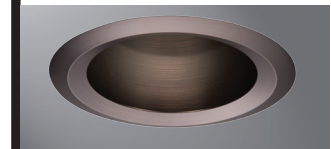

6120TBZ
Tuscan Bronze Reflector,
Tuscan Bronze Trim

6120

6-Inch Full Cone Reflector,
Self-flange

ORDERING INFORMATION

SAMPLE NUMBER: 6120WH

Trim	Finish
6120= 6" Full Cone Reflector, Self-flange	WH=White reflector and trim SN=Satin nickel reflector and trim TBZ=Tuscan bronze reflector and trim

HALO HOUSING COMPATIBILITY

Trim #	Style	H7ICT	H7ICAT	H7RICT	H7RICAT	E7ICAT	E7RICAT	H7UICAT	H7ICTNB
6120	Reflector	•	•	•	•	•	•	—	•
		H7ICATNB	E7ICATNB	H27ICAT	H27RICAT	E27ICAT	E27RICAT		
		•	•	—	—	—	—		
		H7T	H7TCP	H7RT	E7TAT	E7RTAT	H7TNB	E7TATNB	H27T
•	•	•	•	•	•	•	•	—	
		H27RT	E27TAT	E27RTAT					
—	—	—							

For use in select other's housings, refer to U.L. classification list at www.eaton.com/lighting/legal.

*UL1993 listed LED & CFL equivalent lamps permitted. Consult lamp manufacturer for conditions of use. Eaton does not warranty the lamp.

For use in Halo listed housings.

Select trims are classified for use in others housings. See www.eaton.com/lighting/legal.