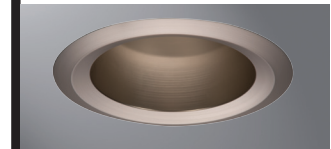

6120SN
Satin Nickel Reflector,
Satin Nickel Trim