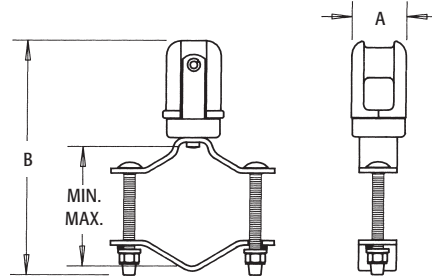

**Porcelain Wire Holder**

With steel clip. Fits 1-1/4" to 3" pipe.

CATALOG NUMBER	UPC/DCI/NAED MFG #018997	WIRE SIZE	STD PKG	DIM A	DIM B	MIN	MAX
610	00610	1-1/4 to 3	5	1.875	7.625	1.620	3.930

UL/CSA not applicable.