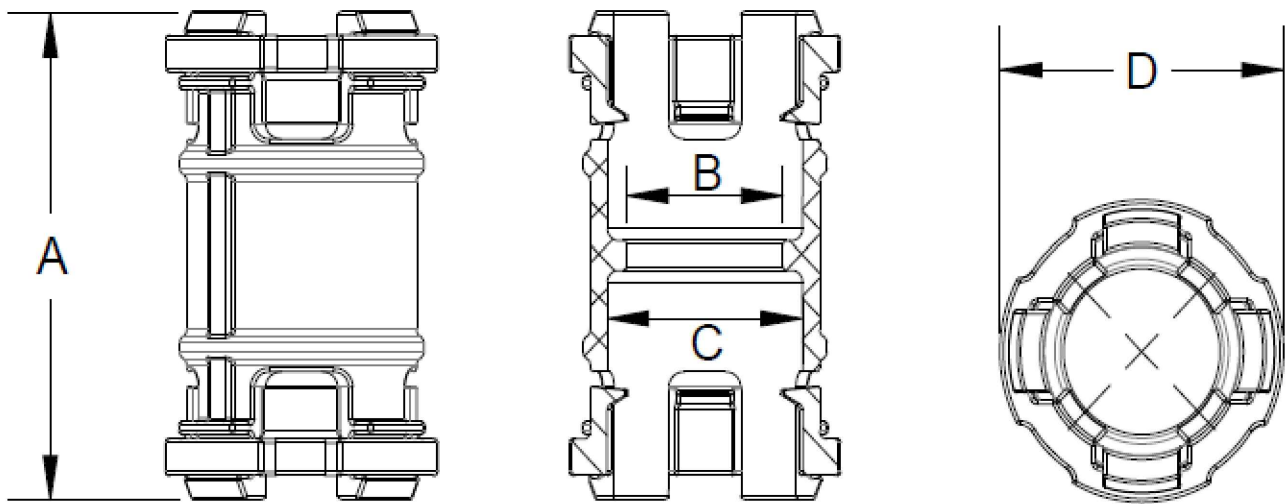

PART NUMBER	TRADE SIZE	A (in)	B (in)	C (in)	D (in)
5163380	1/2	2.0000	0.7000	0.8500	1.2350
5163381	3/4	1.9570	0.8940	1.0570	1.5290
5163382	1	2.1270	1.1230	1.3250	1.7930

Dimensions are nominal

UL Listed
Material - PVC