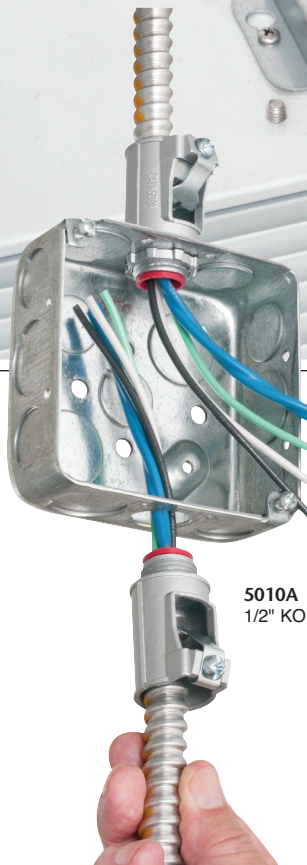

SNAP²IT[®] MC Cable Connectors

with Locknut • Easy Snap-in Cable Insertion • NO TOOLS!

1/2" KO
3838A
installed in
light fixture
with locknut

Easy, snap
onto cable
installation

Snap on
side

Threaded
side

4040A
1/2" KO

Snaps
onto cable
SAVES 12
SECONDS
per connector

Ideal
for MC-PCS
conduit

5010A
1/2" KO

Locknut
attachment
in box

Arlington's SNAP²IT[®] fittings with locknuts deliver a fast, safe installation.

Fitting-on-cable installation is easy, and requires NO TOOLS! Just snap the fitting onto cable and twist clockwise. Tangs inside the fitting hold the cable secure.

With this series the assembly installs into the knockout with a LOCKNUT.

The red tinting in the 40A, 4010A and 4040A indicates our 'OPEN TANG' design, meaning more room inside the fitting for easy insertion of wires.

- **Widest total cable ranges**
14/2 to 6/3
- **Widest variety of cables**
For AC, MCI-A, HCF steel and aluminum, steel and aluminum flexible metal conduit, MCI cable, continuous corrugated aluminum, AC90 and ACG90
- **Secure installation** No pullout
- Meets UL ground fault requirements
- **Fully assembled – Ready to use – Reusable connector**
For 1/2" KO, in single and duplex styles, all with insulated throat