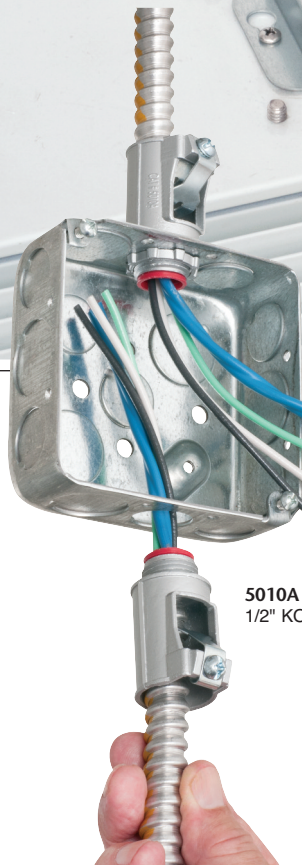

Snaps
onto cable
SAVES 12
SECONDS
per connector

Ideal
for MC-PCS
conduit

5010A
1/2" KO

Locknut
attachment
in box

Arlington's SNAP²IT[®] fittings with locknuts deliver a fast, safe installation.

Fitting-on-cable installation is easy, and requires NO TOOLS! Just snap the fitting onto cable and twist clockwise. Tangs inside the fitting hold the cable secure.

With this series the assembly installs into the knockout with a LOCKNUT.

The red tinting in the 40A, 4010A and 4040A indicates our 'OPEN TANG' design, meaning more room inside the fitting for easy insertion of wires.

SNAP²IT[®] MC Cable Connectors

with Locknut • Easy Snap-in Cable Insertion • NO TOOLS!

1/2" KO
3838A
installed in
light fixture
with locknut

Easy, snap
onto cable
installation

Threaded
side

Snap on
side

4040A
1/2" KO

Snaps
onto cable
**SAVES 12
SECONDS**
per connector

Ideal
for MC-PCS
conduit

5010A
1/2" KO

38A

40A

3838A

4040A

505010A