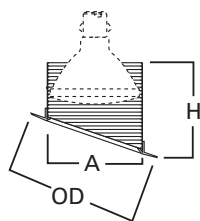

DESCRIPTION

Baffle trim for 6" H47 family sloped recessed housings. Baffle is available in white and black with a white trim ring.

Catalog #		Type
Project		
Comments		Date
Prepared by		

SPECIFICATION FEATURES

Dimensions*

A: 5-1/4" [133mm]

H: 5-1/2" [140mm]

OD: 7-7/8" [200mm]

ORDERING INFORMATION

SAMPLE NUMBER: 498W

Trim	Finish
498= Baffle, slope ceiling	W=White Baffle, White Trim P=Black Baffle, Black Trim

498W
White Baffle, White Trim

498P
Black Baffle, White Trim

498
6-Inch Baffle

*Key: A: Luminous Aperture, H: Height, OD: Trim Outside Diameter