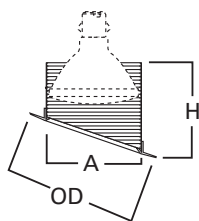

Dimensions*

A: 5-1/4" [133mm]

H: 5-1/2" [140mm]

OD: 7-7/8" [200mm]

ORDERING INFORMATION

SAMPLE NUMBER: 498W

Trim	Finish
498= Baffle, slope ceiling	W=White Baffle, White Trim P=Black Baffle, Black Trim

498W
White Baffle, White Trim

498P
Black Baffle, White Trim

498

6-Inch Baffle

*Key: A: Luminous Aperture, H: Height, OD: Trim Outside Diameter

DESCRIPTION

Baffle trim for 6" H47 family sloped recessed housings. Baffle is available in white and black with a white trim ring.

498P
Black Baffle, White Trim

498
6-Inch Baffle

*Key: A: Luminous Aperture, H: Height, OD: Trim Outside Diameter