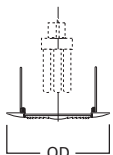

DIMENSIONS: Height: 1-11/16 [43mm]; OD: 5-1/64" [129mm]

Specifications and dimensions subject to change without notice. Consult your Cooper Lighting Representative or visit www.cooperlighting.com for available options, accessories and ordering information.

DIMENSIONS: Height: 6-1/4" [159mm]; OD: 7-1/8" [181mm]

70 Albalite Glass Lens

-  70P White Trim with Frosted Albalite Glass Lens
-  70PS White Trim with Frosted Albalite Glass Lens, Wet Location Listed

HOUSING / LAMP:
 H270ICAT: 13W DTT or 13W TTT
 H270RICAT: 13W DTT or 13W TTT
 H271ICAT: 18W DTT or 18W TTT
 H271RICAT: 18W DTT or 18W TTT

DIMENSIONS: OD: 8" [203mm]

271 Drop Opal Lens

-  271PS White Trim with Drop Opal Glass Lens, Wet Location Listed

HOUSING / LAMP:
 H270ICAT: 13W DTT or 13W TTT
 H270RICAT: 13W DTT or 13W TTT
 H271ICAT: 18W DTT or 18W TTT
 H271RICAT: 18W DTT or 18W TTT
 H272ICAT: 26W DTT or 26W TTT
 H272RICAT: 26W DTT or 26W TTT
 H273ICAT1D: 26W DTT or 26W TTT, 32W TTT
 H273RICAT1D: 26W DTT or 26W TTT, 32W TTT

DIMENSIONS: Height: 6-1/2" [165mm]; OD: 8" [203mm]

73 Fresnel Glass Lens

-  73P White Trim with Fresnel Glass Lens
-  73PS White Trim with Fresnel Glass Lens, Wet Location

HOUSING / LAMP:
 H270ICAT: 13W DTT or 13W TTT
 H270RICAT: 13W DTT or 13W TTT
 H271ICAT: 18W DTT or 18W TTT
 H271RICAT: 18W DTT or 18W TTT