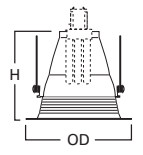

406 Baffle

- 406WWB White Baffle with White Reflector and Torsion Springs
- 406WB White Baffle with Clear Specular Reflector and Torsion Springs
- 406BA Black Baffle with Clear Specular Reflector and Torsion Springs