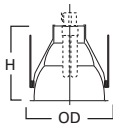

470 Specular Reflector

- 470SC White Trim with Clear Specular Reflector
- 470H White Trim with Haze Reflector
- 470CG White Trim with Champagne Gold Reflector
- 470RG White Trim with Residential Gold Reflector