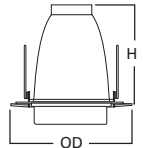

DIMENSIONS: Height: 1-11/16 [43mm]; OD: 5-1/64" [129mm]

Specifications and dimensions subject to change without notice. Consult your Cooper Lighting Representative or visit www.cooperlighting.com for available options, accessories and ordering information.

DIMENSIONS: Height: 6-1/4" [159mm]; OD: 7-1/8" [181mm]

70 Albalite Glass Lens

-  70P White Trim with Frosted Albalite Glass Lens
-  70PS White Trim with Frosted Albalite Glass Lens, Wet Location Listed

HOUSING / LAMP:
 H270ICAT: 13W DTT or 13W TTT
 H270RICAT: 13W DTT or 13W TTT
 H271ICAT: 18W DTT or 18W TTT
 H271RICAT: 18W DTT or 18W TTT

DIMENSIONS: OD: 8" [203mm]

271 Drop Opal Lens

-  271PS White Trim with Drop Opal Glass Lens, Wet Location Listed

HOUSING / LAMP:
 H270ICAT: 13W DTT or 13W TTT
 H270RICAT: 13W DTT or 13W TTT
 H271ICAT: 18W DTT or 18W TTT
 H271RICAT: 18W DTT or 18W TTT
 H272ICAT: 26W DTT or 26W TTT
 H272RICAT: 26W DTT or 26W TTT
 H273ICAT1D: 26W DTT or 26W TTT, 32W TTT
 H273RICAT1D: 26W DTT or 26W TTT, 32W TTT

DIMENSIONS: Height: 6-1/2" [165mm]; OD: 8" [203mm]

73 Fresnel Glass Lens

-  73P White Trim with Fresnel Glass Lens
-  73PS White Trim with Fresnel Glass Lens, Wet Location

HOUSING / LAMP:
 H270ICAT: 13W DTT or 13W TTT
 H270RICAT: 13W DTT or 13W TTT
 H271ICAT: 18W DTT or 18W TTT
 H271RICAT: 18W DTT or 18W TTT