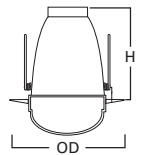

272 Dome Lens with Reflectors

- 272PS White Trim with Frosted Glass Dome, Wet Location Listed

HOUSING / LAMP:
H270ICAT: 13W DTT or 13W TTT
H270RICAT: 13W DTT or 13W TTT
H271ICAT: 18W DTT or 18W TTT
H271RICAT: 18W DTT or 18W TTT
H272ICAT: 26W DTT or 26W TTT
H272RICAT: 26W DTT or 26W TTT
H273ICAT1D: 26W DTT or 26W TTT, 32W TTT
H273RICAT1D: 26W DTT or 26W TTT, 32W TTT

DIMENSIONS: Height: 5-1/2" [140mm]; OD: 7-3/4" [197mm]