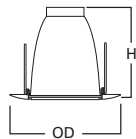

270 Albalite Glass Lens with Reflectors

- 270PS White Trim with Frosted Albalite Glass Lens, Wet Location Listed

HOUSING / LAMP:
H270ICAT: 13W DTT or 13W TTT
H270RICAT: 13W DTT or 13W TTT

H271ICAT: 18W DTT or 18W TTT
H271RICAT: 18W DTT or 18W TTT
H272ICAT: 26W TTT
H272RICAT: 26W TTT
H273ICAT1D: 26W TTT or 32W TTT
H273RICAT1D: 26W TTT or 32W TTT

DIMENSIONS: Height: 6-5/8" [168mm]; OD: 8" [203mm]