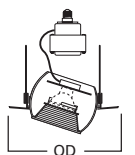

1417 Low Voltage Eyeball with Baffle 30° Tilt

- 1417W White Trim with White Eyeball and White Baffle
- 1417BA White Trim with White Eyeball and Black Baffle