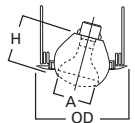

**78 Eyeball 30° Tilt**

- 78P White Trim with White Eyeball
- 78PAT White Trim with White Eyeball - AIR-TITE™ Trim
- 78SN Satin Nickel Trim with Satin Nickel Eyeball
- 78TBZ Tuscan Bronze Trim with Tuscan Bronze Eyeball
- 78B Satin Brass Trim with Satin Brass Eyeball
- 78PB Polished Brass Trim with Polished Brass Eyeball