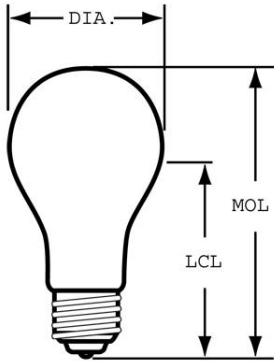

GE
Lighting

15206 - 40A15 CARD 12PK

GE appliance 40 watt A15 1-pack

- GE's specialty bulbs offer innovative solutions for a variety of lighting needs.
- GE's Appliance Lights can be used in many household appliances such as microwaves, refrigerators and ovens.
- 120 volts
- A15 shape with medium base for use in appliances
- Lasts 1500 hours
- Whether you're cooking it or keeping it fresh GE appliance lights lets you see it. They're specially designed to withstand high or low temperatures and feature a rugged filament that resists vibration, perfect for microwaves, refrigerators and ovens

GENERAL CHARACTERISTICS

Lamp Type	Incandescent - A-line
Bulb	A15
Base	Medium Screw (E26)
Filament	C-9
Bulb Finish	Clear
Rated Life	1500.0 hrs
Bulb Material	Soft glass
Primary Application	Appliance;Standard;Ceiling Fan

PHOTOMETRIC CHARACTERISTICS

Initial Lumens	415.0
Color Temperature	2600.0 K
Nominal Initial Lumens per Watt	10

ELECTRICAL CHARACTERISTICS

Wattage	40.0
Voltage	120.0

DIMENSIONS

Maximum Overall Length (MOL)	3.5000 in(88.9 mm)
Bulb Diameter (DIA)	1.875 in(47.6 mm)
Light Center Length (LCL)	2.370 in(60.2 mm)

PRODUCT INFORMATION

Product Code	15206
Description	40A15 CARD 12PK
Standard Package	BUNDLE
Standard Package GTIN	00043168152068
Standard Package Quantity	60
Sales Unit	Unit
No Of Items Per Sales Unit	1
No Of Items Per Standard Package	60
UPC	043168907071