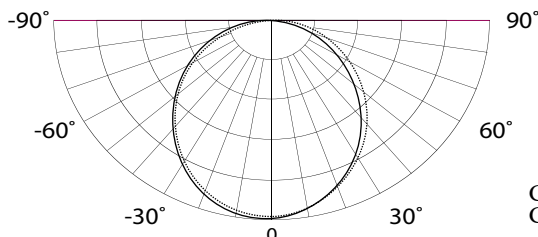

Photometrics

LED 3-Complete

Model #	Amperage	Wattage
3LC2-8-xx	0.06	6.5
3LC2-16-xx	0.10	11
3LC2-24-xx	0.13	14.7
3LC2-32-xx	0.067	16.8

C0/C180: ———
 C90/C270: ······

PROJECT: TYPE:

LOCATION: CAT:

Dark Bronze