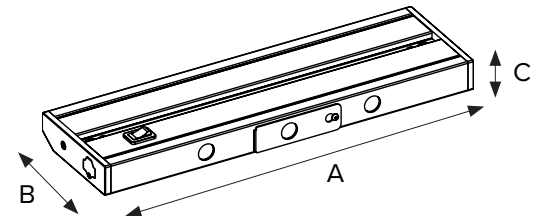

Mounting

Captive screws and quick stab wire connectors plus quick access door for hardwire installations

Applications

Under-cabinets, Task Lighting

Technical Information

Length	8"		16"	24"	32"	
Finish	DB	WH	DB	DB	DB	WH
Voltage	120V AC, 60Hz					
CCT	2400K-3000K-4000K					
CRI	80+ (2400K) / 90+ (3000K / 4000K)					
Wattage	6.4W	12.8W	14W	16.5W		
Lumens	340Lm	420Lm	690Lm	810Lm	910Lm	1100Lm
Max Run	150 Watts					
Beam Angle	106°					
Dimming	5-100% with most standard 2-wire and CL dimmers					
Rating	Energy Star, cETLus Listed, dry locations					
Rated Life	35,000 Hours					