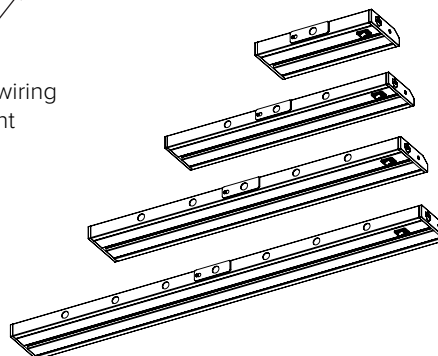

Mounting

Captive screws and quick stab wire connectors plus quick access door for hardwire installations

Applications

Under-cabinets, Task Lighting

Technical Information

Length	8"		16"	24"	32"	
Finish	DB	WH	DB	DB	DB	WH
Voltage	120V AC, 60Hz					
CCT	2400K-3000K-4000K					
CRI	80+ (2400K) / 90+ (3000K / 4000K)					
Wattage	6.4W	12.8W	14W	16.5W		
Lumens	340Lm	420Lm	690Lm	810Lm	910Lm	1100Lm
Max Run	150 Watts					
Beam Angle	106°					
Dimming	5-100% with most standard 2-wire and CL dimmers					
Rating	Energy Star, cETLus Listed, dry locations					
Rated Life	35,000 Hours					

Part Number	A	B	C
3LC-8	8"	3-5/8"	15/16"
3LC-16	16"	3-5/8"	15/16"
3LC-24	24"	3-5/8"	15/16"
3LC-32	32"	3-5/8"	15/16"

Easy access to wiring compartment

Convenient rear access door

1/2" knockouts located on back end and underside of fixture, spaced every 4"

Ordering Information

3LC 24-30-40 Undercabinet

3LC fixtures include:

- (1) 3/8" Clamp connector
- (1) Inline/direct connector
- (2) Captive mounting screws
- (2) Mounting hole covers

Example Part # **3LC-32-DB**