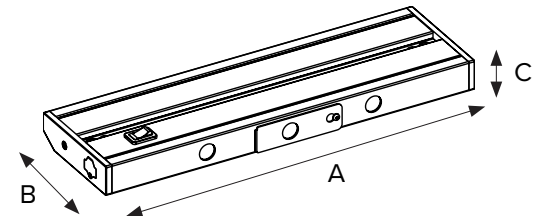

Mounting

Captive screws and quick stab wire connectors plus quick access door for hardwire installations

Applications

Under-cabinets, Task Lighting

Technical Information

Length	8"		16"	24"	32"	
Finish	DB	WH	DB	DB	DB	WH
Voltage	120V AC, 60Hz					
CCT	2400K-3000K-4000K					
CRI	80+ (2400K) / 90+ (3000K / 4000K)					
Wattage	6.4W	12.8W	14W	16.5W		
Lumens	340Lm	420Lm	690Lm	810Lm	910Lm	1100Lm
Max Run	150 Watts					
Beam Angle	106°					
Dimming	5-100% with most standard 2-wire and CL dimmers					
Rating	Energy Star, cETLus Listed, dry locations					
Rated Life	35,000 Hours					

Part Number	A	B	C
3LC-8	8"	3-5/8"	15/16"
3LC-16	16"	3-5/8"	15/16"
3LC-24	24"	3-5/8"	15/16"
3LC-32	32"	3-5/8"	15/16"

Easy access to wiring compartment

Convenient rear access door

1/2" knockouts located on back end and underside of fixture, spaced every 4"

Recommended Power Supplies

Part Number	Description	Finish	Application	Primary & Secondary	Total Wattage	Listing	Dimensions
ALC-BOX-DB	Hardwire box with male/female Molex connections, end power connection ports, (6) 3/8" knockouts, and On/Off rocker switch	Dark Bronze	Dry location	120V AC	150 x 2	cETLus	7-3/8"L x 2-1/8"W x 1"H
ALC-BOX-WH		White					
ALC-PC6-BK	6ft power cord with 3-prong grounded plug and Molex connector	Black	Dry location	120V AC	150	cETLus	6ft length
ALC-PC6-WH		White					