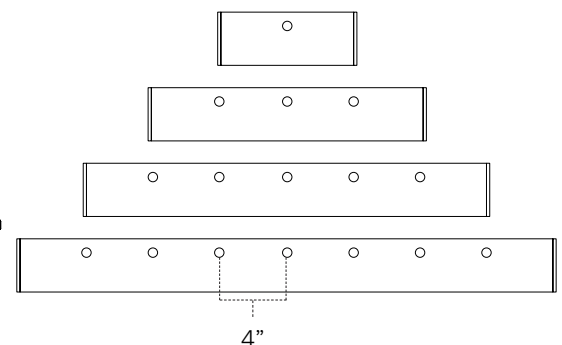

Part Number	A	B	C
3LC-8	8"	3-5/8"	15/16"
3LC-16	16"	3-5/8"	15/16"
3LC-24	24"	3-5/8"	15/16"
3LC-32	32"	3-5/8"	15/16"

Easy access to wiring compartment

Convenient rear access door

1/2" knockouts located on back end and underside of fixture, spaced every 4"

Ordering Information

3LC 24-30-40 Undercabinet

3LC fixtures include:

- (1) 3/8" Clamp connector
- (1) Inline/direct connector
- (2) Captive mounting screws
- (2) Mounting hole covers

Example Part # **3LC-32-DB**

Recommended Power Supplies

Part Number	Description	Finish	Application	Primary & Secondary	Total Wattage	Listing	Dimensions
ALC-BOX-DB	Hardwire box with male/female Molex connections, end power connection ports, (6) 3/8" knockouts, and On/Off rocker switch	Dark Bronze	Dry location	120V AC	150 x 2	cETLus	7-3/8"L x 2-1/8"W x 1"H
ALC-BOX-WH		White					
ALC-PC6-BK	6ft power cord with 3-prong grounded plug and Molex connector	Black	Dry location	120V AC	150	cETLus	6ft length
ALC-PC6-WH		White					