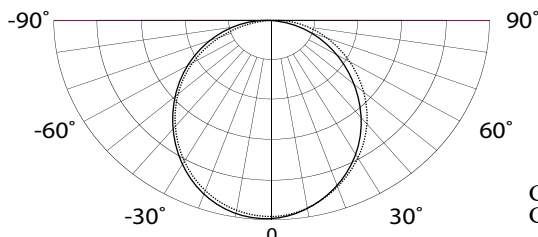

Photometrics

LED 3-Complete

Model #	Amperage	Wattage
3LC2-8-xx	0.06	6.5
3LC2-16-xx	0.10	11
3LC2-24-xx	0.13	14.7
3LC2-32-xx	0.067	16.8