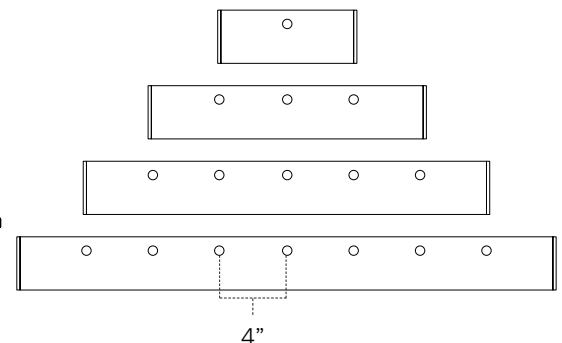

Part Number	A	B	C
3LC-8	8"	3-5/8"	15/16"
3LC-16	16"	3-5/8"	15/16"
3LC-24	24"	3-5/8"	15/16"
3LC-32	32"	3-5/8"	15/16"

Easy access to wiring compartment

Convenient rear access door

1/2" knockouts located on back end and underside of fixture, spaced every 4"