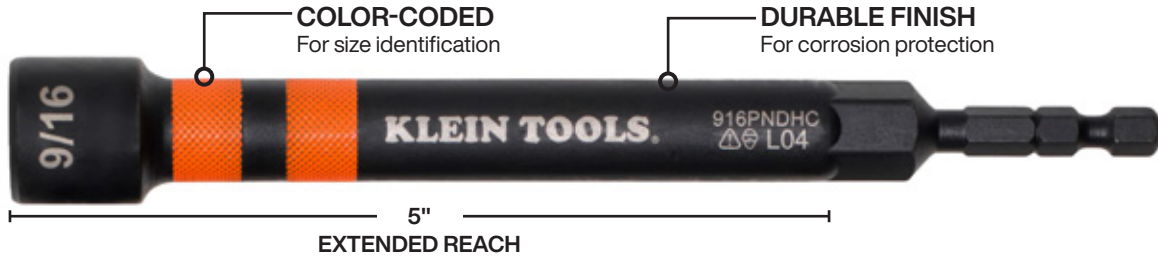

NUT DRIVERS & NUT SETTERS FEATURES

MAGNET SIZE INCREASES
To better retain larger fasteners