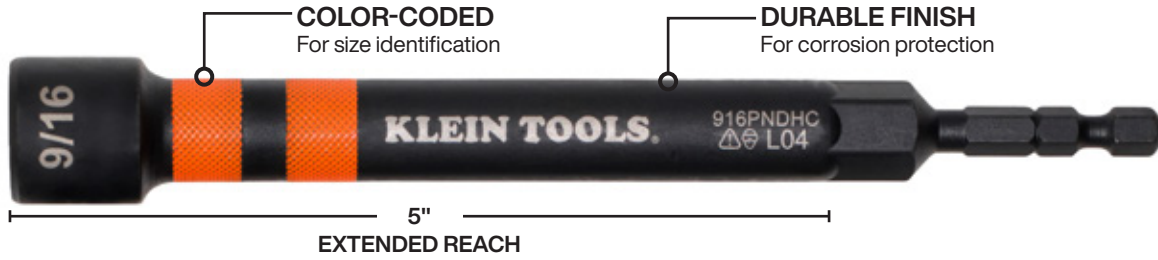

MAGNETIC EXTENDED-REACH POWER NUT DRIVERS & NUT SETTERS

IMPACT
RATED

Color-Coded For Easy Identification

32930
Solid
Magnetic
Nut Setter

1/4", 5/16", 3/8"
7/16", 1/2", 9/16"

32940
Hollow Core
Magnetic
Nut Driver

1/4", 5/16", 3/8"
7/16", 1/2", 9/16"

32950
Hollow Core
Magnetic
Nut Driver &
Ratcheting
Handle

1/4", 5/16", 3/8"
7/16", 1/2", 9/16"

See our complete line of Drivers. • www.kleintools.com

© 2025 Klein Tools, Inc. • Lincolnshire, IL 60069 • Rev. A 10/25

NUT DRIVERS & NUT SETTERS FEATURES

MAGNET SIZE INCREASES
To better retain larger fasteners

6 MOST COMMON SAE SIZES
Included in one set

IMPACT-RATED
For heavy-duty applications

UNIQUE SET FEATURES

SOLID MAGNET
Maximize magnetic retention with fasteners

3.75" HOLLOW SHAFT
Ideal for working with threaded rods

RATCHETING HANDLE
Provides outstanding comfort and control

Cat. No.	UPC	Description	Hex Sizes	Handle Included	Hollow Shaft
32930	0-92644-32930-2	Magnetic Color-Coded Power Nut Setters, 6-Piece	1/4", 5/16", 3/8", 7/16", 1/2", 9/16"	-	-
32940	0-92644-32940-1	Magnetic Hollow Color-Coded Power Nut Setters, 6-Piece	1/4", 5/16", 3/8", 7/16", 1/2", 9/16"	-	▪
32950	0-92644-32950-0	Hollow Magnetic Color-Coded Power Nut Drivers with Ratcheting Handle, 7-Piece	1/4", 5/16", 3/8", 7/16", 1/2", 9/16"	▪	▪