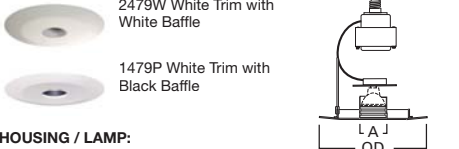

1479 Low Voltage Pinhole Trim

2479W White Trim with White Baffle
1479P White Trim with Black Baffle

HOUSING / LAMP:
H7RT: 50W 12V MR16
H7T: 50W 12V MR16
H7TCP: 50W 12V MR16

DIMENSIONS: Aperture: 1-7/8" [48mm]; OD: 8" [203mm]

ACCESSORIES: Low Voltage Transformer Included

Specifications and dimensions subject to change without notice. Consult your Cooper Lighting Representative or visit www.cooperlighting.com for available options, accessories and ordering information.