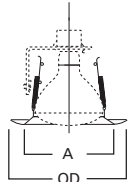

428 White Splay Trim

428P White Splay Trim

HOUSING / LAMP:
H7RT: 120W BR40, 150W R40
H7T: 120W BR40, 150W R40
H7TCP: 120W BR40, 150W R40

DIMENSIONS: Aperture: 3-7/8" [98mm];
OD: 7-3/4" [197mm]

79 Pinhole Trim

79P White Trim