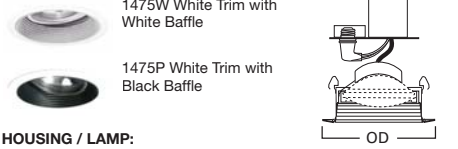

1475 Low Voltage Adjustable Accent 30° Tilt

1475W White Trim with White Baffle
1475P White Trim with Black Baffle

HOUSING / LAMP:
H7RT: 50W PAR36 low voltage
H7T: 50W PAR36 low voltage
H7TNB: 50W PAR36 low voltage
H7TCP: 50W PAR36 low voltage

DIMENSIONS: OD: 7-1/4" [184mm]

ACCESSORIES: Low Voltage Transformer Included