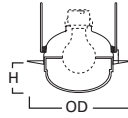

DIMENSIONS: Height: 2-1/8" [54mm]; OD: 7-3/4" [197mm]