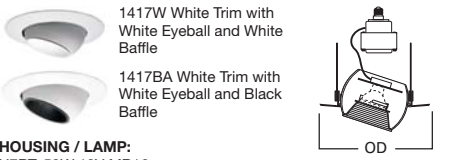

1417 Low Voltage Eyeball with Baffle 30° Tilt

1417W White Trim with White Eyeball and White Baffle
1417BA White Trim with White Eyeball and Black Baffle

HOUSING / LAMP:
H7RT: 50W 12V MR16
H7T: 50W 12V MR16
H7TCP: 50W 12V MR16

DIMENSIONS: OD: 7-1/4" [184mm]

ACCESSORIES: Low Voltage Transformer Included