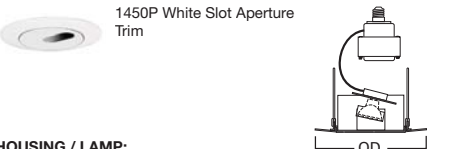

1450 Low Voltage Slot Aperture 30° Tilt

1450P White Slot Aperture Trim

HOUSING / LAMP:
H7RT: 50W 12V MR16
H7T: 50W 12V MR16
H7TCP: 50W 12V MR16

DIMENSIONS: OD: 7-1/4" [184mm]

ACCESSORIES: Low Voltage Transformer Included