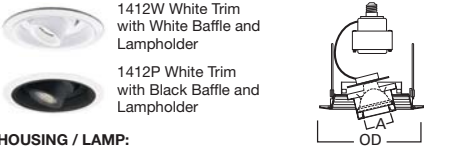

1412 Low Voltage Adj Spot 30° Tilt

1412W White Trim with White Baffle and Lampholder
1412P White Trim with Black Baffle and Lampholder

HOUSING / LAMP:
H7RT: 50W 12V MR16
H7T: 50W 12V MR16
H7TCP: 50W 12V MR16

DIMENSIONS: Aperture: 1-3/4" [44mm]; OD: 7-1/4" [184mm]

ACCESSORIES: Low Voltage Transformer Included