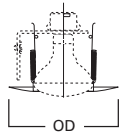

HOUSING / LAMP:
H7RT: 65W BR30, 75W R30, 75W PAR30, 75W PAR30L
H7T: 65W BR30, 75W R30, 75W PAR30
H7TCP: 65W BR30, 75W R30, 75W PAR30

DIMENSIONS: OD: 7-1/4" [184mm]