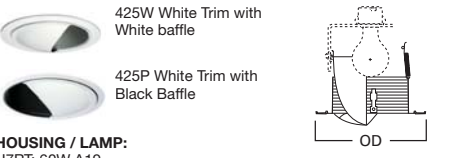

425 Wall Wash with Coilex® Baffle and Scoop

425W White Trim with White Baffle
425P White Trim with Black Baffle

HOUSING / LAMP:
H7RT: 60W A19
H7T: 60W A19
H7TCP: 60W A19

DIMENSIONS: OD: 7-1/4" [184mm]