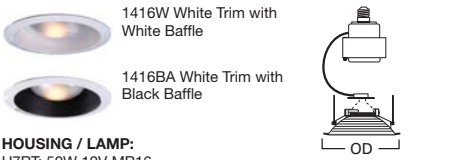

1416 Low Voltage Baffle 30° Tilt

1416W White Trim with White Baffle
1416BA White Trim with Black Baffle

HOUSING / LAMP:
H7RT: 50W 12V MR16
H7T: 50W 12V MR16
H7TNB: 50W 12V MR16
H7TCP: 50W 12V MR16

DIMENSIONS: OD: 7-1/4" [184mm]

ACCESSORIES: Low Voltage Transformer Included