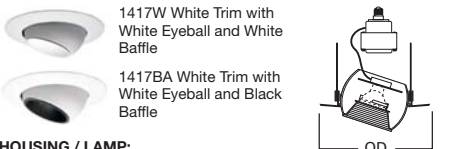

1417 Low Voltage Eyeball with Baffle 30° Tilt

1417W White Trim with White Eyeball and White Baffle
1417BA White Trim with White Eyeball and Black Baffle

HOUSING / LAMP:
H7RT: 50W 12V MR16
H7T: 50W 12V MR16
H7TCP: 50W 12V MR16

DIMENSIONS: OD: 7-1/4" [184mm]

ACCESSORIES: Low Voltage Transformer Included