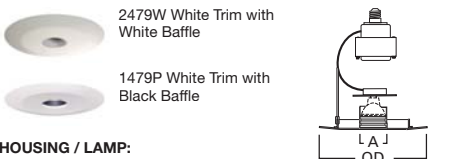

1479 Low Voltage Pinhole Trim

2479W White Trim with White Baffle
1479P White Trim with Black Baffle

HOUSING / LAMP:
H7RT: 50W 12V MR16
H7T: 50W 12V MR16
H7TCP: 50W 12V MR16

DIMENSIONS: Aperture: 1-7/8" [48mm]; OD: 8" [203mm]

ACCESSORIES: Low Voltage Transformer Included

Specifications and dimensions subject to change without notice. Consult your Cooper Lighting Representative or visit www.cooperlighting.com for available options, accessories and ordering information.