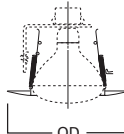

DIMENSIONS: OD: 7-1/4" [184mm]

401 Open Trim

401P White Trim
401AL Satin Aluminum Trim
401PB Polished Brass Trim

HOUSING / LAMP:
H7RT: 120W BR40, 150W R40
H7T: 120W BR40, 150W R40
H7TCP: 120W BR40, 150W R40