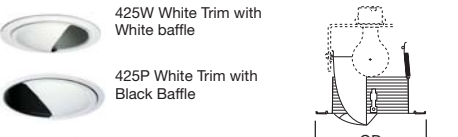

DIMENSIONS: OD: 7-1/4" [184mm]

425 Wall Wash with Coilex® Baffle and Scoop

425W White Trim with White baffle
 425P White Trim with Black Baffle

HOUSING / LAMP:
 H7RT: 60W A19
 H7T: 60W A19
 H7TCP: 60W A19