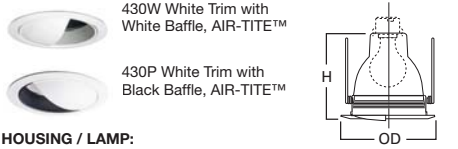

430 Wall Wash with Baffle and Full Reflector

430W White Trim with White Baffle, AIR-TITE™
430P White Trim with Black Baffle, AIR-TITE™

HOUSING / LAMP:
H7T: 90W TB19, 100W A19, 100W BT15, 100W MB19
H7TNB: 90W TB19, 100W A19, 100W BT15, 100W MB19
H7TCP: 90W TB19, 100W A19, 100W BT15, 100W MB19

DIMENSIONS: Height: 5" [127mm]; OD: 7-1/4" [184mm]