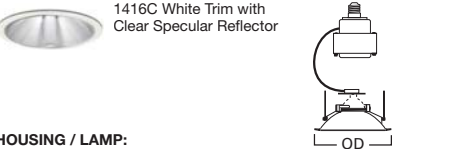

1416 Low Voltage Specular Reflector 30° Tilt

1416C White Trim with Clear Specular Reflector

HOUSING / LAMP:
H7RT: 50W 12V MR16
H7T: 50W 12V MR16
H7TNB: 50W 12V MR16
H7TCP: 50W 12V MR16

DIMENSIONS: OD: 7-1/4" [184mm]

ACCESSORIES: Low Voltage Transformer Included