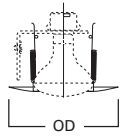

DIMENSIONS: OD: 7-1/4" [184mm]