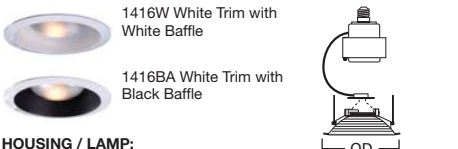

1416 Low Voltage Baffle 30° Tilt

1416W White Trim with White Baffle
1416BA White Trim with Black Baffle

HOUSING / LAMP:
H7RT: 50W 12V MR16
H7T: 50W 12V MR16
H7TNB: 50W 12V MR16
H7TCP: 50W 12V MR16

DIMENSIONS: OD: 7-1/4" [184mm]

ACCESSORIES: Low Voltage Transformer Included