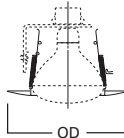

73 Fresnel Lens

73P White Trim with Fresnel Glass Lens
73PS White Trim with Fresnel Glass Lens, Wet Location

HOUSING / LAMP:
H7RT: 60W A19
H7T: 60W A19
H7TCP: 60W A19

DIMENSIONS: OD: 8" [203mm]

173 Fresnel Lens with Reflector

173P White Trim with Fresnel Glass Lens
173PS White Trim with Fresnel Glass Lens, Wet Location, AIR-TITE™

HOUSING / LAMP:
H7TNB: 60W A19

DIMENSIONS: Height: 4" [101mm]; OD: 8" [203mm]

75 Diffuser

75 All Glass Diffuser

HOUSING / LAMP:
H7RT: 60W A19
H7T: 60W A19
H7TCP: 60W A19

DIMENSIONS: OD: 7-3/4" [197mm]

172 Dome Lens with Reflector

172PS White Trim with Frosted Glass Dome, Wet Location, AIR-TITE™
172SNS Satin Nickel Trim with Frosted Glass Dome, Wet Location, AIR-TITE™
172TBZS Tuscan Bronze Trim with Frosted Glass Dome, Wet Location, AIR-TITE™

DIMENSIONS: Height: 2-1/8" [54mm]; OD: 7-3/4" [197mm]

416 Regressed Diffuser

416P White Trim and Regressed Diffuser, Black Baffle
416W White Trim and Regressed Diffuser, White Baffle

HOUSING / LAMP:
H7RT: 60W A19
H7T: 60W A19
H7TCP: 60W A19

DIMENSIONS: Aperture: 5-3/4" [146mm]; OD: 7-1/4" [184mm]

300 Open Trim with Socket Support

300P White Trim
300SN Satin Nickel Trim
300TBZ Tuscan Bronze Trim

DIMENSIONS: Height: 4" [102mm]; OD: 7-1/4" [184mm]

301 Open Trim

301P White Trim
301SN Satin Nickel Trim
301TBZ Tuscan Bronze Trim
301PB Polished Brass Trim

DIMENSIONS: OD: 7-1/4" [184mm]

401 Open Trim

401P White Trim
401AL Satin Aluminum Trim
401PB Polished Brass Trim

HOUSING / LAMP:
H7RT: 120W BR40, 150W R40
H7T: 120W BR40, 150W R40
H7TCP: 120W BR40, 150W R40

DIMENSIONS: OD: 8" [203mm]

328 White Splay Trim

328P White Splay Trim

DIMENSIONS: Height: 3-7/8" [98mm]; OD: 7-3/4" [197mm]

428 White Splay Trim

428P White Splay Trim