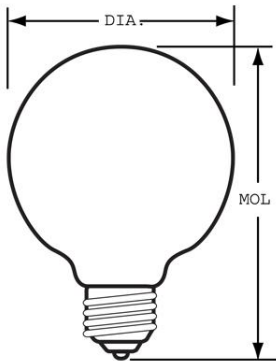

### GE crystal clear 25 watt G25 1-pack

- Add a decorative touch by using GE Crystal Clear bulbs in chandeliers, sconces or anywhere the bulb is visible.
- Add sparkle to your decorative fixtures with GE crystal clear bulbs. The clear glass and elegant filament design provide a decorative touch in fixtures where the bulb is visible. And, GE crystal clear globes' decorative round shape is perfect for illuminating pendant and vanity fixtures
- G25 globe with medium base for use in vanity strips
- Lasts 1.4 years based on 3 hours per day usage
- 190 lumens providing subtle, reassuring™ light
- 2500K soft white light appearance
- Estimated yearly energy costs \$3.01 based on 3 hours per day \$0.11 per kWh

### GENERAL CHARACTERISTICS

Lamp Type	Incandescent - Decorative
Bulb	G25
Base	Medium Screw (E26)
Filament	CC-6
Bulb Finish	Clear
Rated Life (Vert)	1500.0 h
Rated Life	1500.0 hrs
Bulb Material	Soft glass
Primary Application	Globe

### DIMENSIONS

Maximum Overall Length (MOL)	4.5000 in(114.3 mm)
Bulb Diameter (DIA)	3.125 in(79.4 mm)