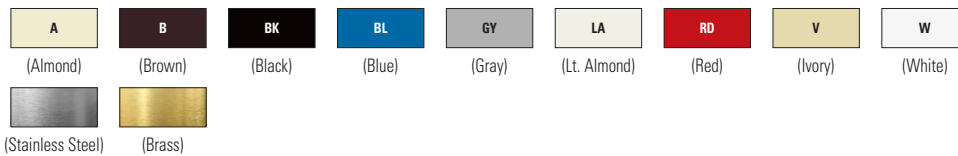

6-Gang

Decorator wallplates

Gang	Material	Color suffix	Catalog no.		
1-Gang	Nylon	A, B, BK, BL, GY, LA, RD, V, W	□ 5151__	•	•
	Thermoset	A, B, BK, GY, LA, V, W	□ 2151__	•	•
	302/304 Stainless steel	—	□ 93401	•	•
	Brass	—	□ 94401	•	•
2-Gang	Nylon	A, B, BK, GY, LA, V, W	□ 5152__	•	•
	Thermoset	A, B, BK, GY, LA, V, W	□ 2152__	•	•
	302/304 Stainless steel	—	□ 93402	•	•
	Brass	—	□ 94402	•	•
3-Gang	Thermoset	A, B, GY, LA, V, W	□ 2163__	•	•
	302/304 Stainless steel	—	□ 93403	•	•
4-Gang	Thermoset	A, B, LA, V, W	□ 2164__	•	•
	302/304 Stainless steel	—	□ 93404	•	•
5-Gang	Thermoset	A, B, LA, V, W	□ 2165__	•	•
	302/304 Stainless steel	—	□ 93405	•	•
6-Gang	Thermoset	A, B, LA, V, W	□ 2166__	•	•
	302/304 Stainless steel	—	□ 93406	•	•

Color ordering information:

For ordering devices, include Catalog no. followed by the Color suffix: A (Almond), B (Brown), BK (Black), BL (Blue), GY (Gray), LA (Light Almond), RD (Red), V (Ivory), W (White)

1-Gang

2-Gang

3-Gang

4-Gang

5-Gang

6-Gang

Decorator wallplates

Gang	Material	Color suffix	Catalog no.		
1-Gang	Nylon	A, B, BK, BL, GY, LA, RD, V, W	□ 5151__	•	•
	Thermoset	A, B, BK, GY, LA, V, W	□ 2151__	•	•
	302/304 Stainless steel	—	□ 93401	•	•
	Brass	—	□ 94401	•	•
2-Gang	Nylon	A, B, BK, GY, LA, V, W	□ 5152__	•	•
	Thermoset	A, B, BK, GY, LA, V, W	□ 2152__	•	•
	302/304 Stainless steel	—	□ 93402	•	•
	Brass	—	□ 94402	•	•
3-Gang	Thermoset	A, B, GY, LA, V, W	□ 2163__	•	•
	302/304 Stainless steel	—	□ 93403	•	•
4-Gang	Thermoset	A, B, LA, V, W	□ 2164__	•	•
	302/304 Stainless steel	—	□ 93404	•	•
5-Gang	Thermoset	A, B, LA, V, W	□ 2165__	•	•
	302/304 Stainless steel	—	□ 93405	•	•
6-Gang	Thermoset	A, B, LA, V, W	□ 2166__	•	•
	302/304 Stainless steel	—	□ 93406	•	•