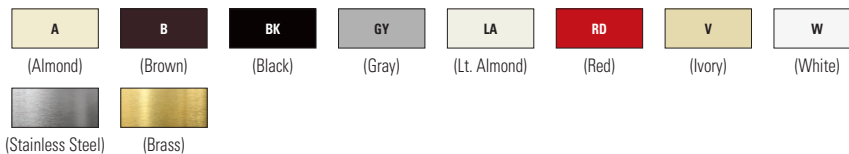

Color ordering information:

For ordering devices, include Catalog no. followed by the Color suffix: A (Almond), B (Brown), BK (Black), GY (Gray), LA (Light Almond), RD (Red), V (Ivory), W (White)

Certification information: 2000, 4000, 5000, ST & PJ series wallplates are cULus Listed; 93000 series wallplates are UL Listed and CSA Certified; 94000 series are UL Listed and CSA certified. **Specification information:** K-22

1-Gang, 2-Gang, 3-Gang, 4-Gang, 5-Gang, 6-Gang

1-Gang

2-Gang

3-Gang

4-Gang

5-Gang

6-Gang

Toggle switch wallplates

Gang	Material	Color suffix	Catalog no.	 
1-Gang	Nylon	A, B, BK, GY, LA, RD, V, W	□ 5134__	• •
	Thermoset	A, B, LA, V, W	□ 2134__	• •
	302/304 Stainless steel	—	□ 93071	• •
	Brass	—	□ 94071	• •
2-Gang	Nylon	A, B, GY, LA, RD, V, W	□ 5139__	• •
	Thermoset	A, B, LA, V, W	□ 2139__	• •
	302/304 Stainless steel	—	□ 93072	• •
	Brass	—	□ 94072	• •
3-Gang	Nylon	A, B, BK, GY, LA, V, W	□ 5141__	• •
	Thermoset	A, B, LA, V, W	□ 2141__	• •
	302/304 Stainless steel	—	□ 93073	• •
	Brass	—	□ 94073	• •
4-Gang	Nylon	A, B, BK, GY, LA, V, W	□ 5154__	• •
	Thermoset	A, B, LA, V, W	□ 2154__	• •
	302/304 Stainless steel	—	□ 93074	• •
5-Gang	Thermoset	A, B, LA, V, W	□ 2155__	• •
	302/304 Stainless steel	—	□ 93075	• •
6-Gang	Thermoset	A, B, V, W	□ 2156__	• •
	302/304 Stainless steel	—	□ 93076	• •