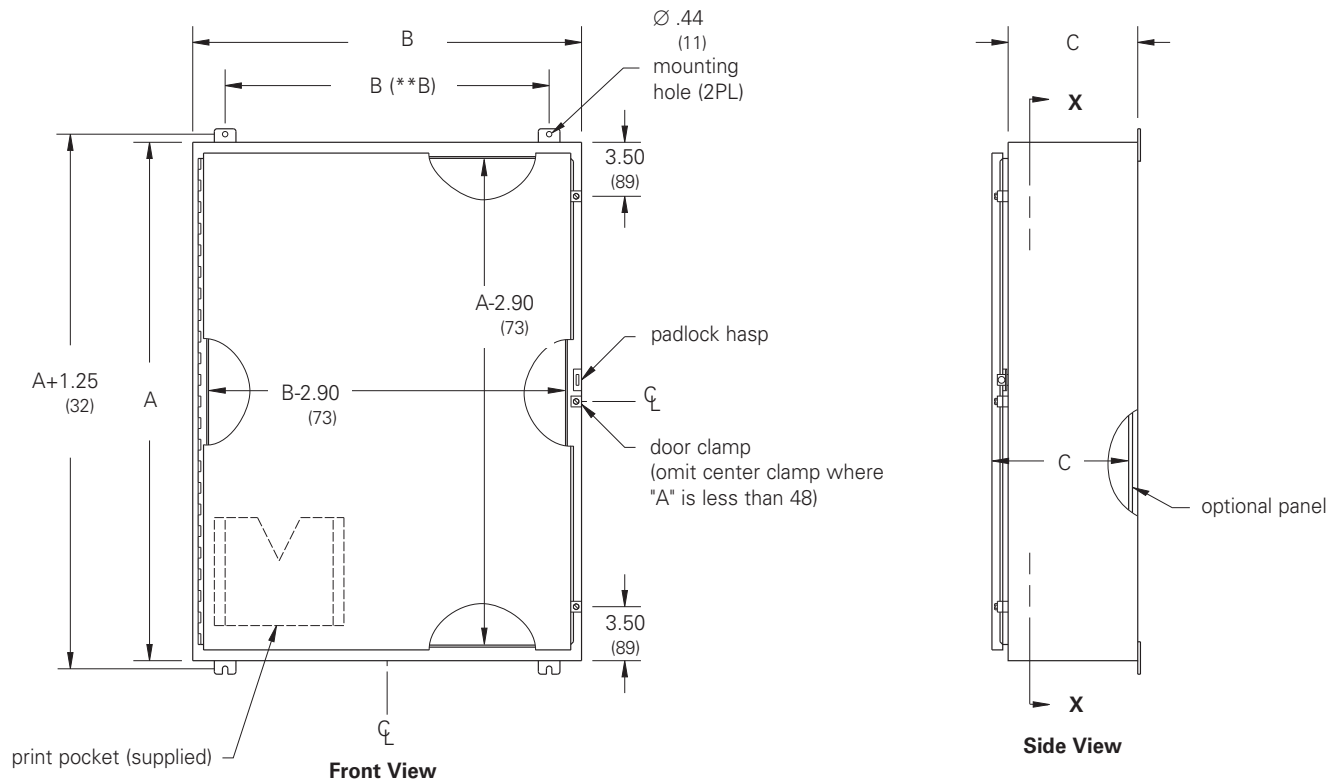

Wall-Mount Enclosures Type 12 Single-Door Illustration Sheet

See pages 106 & 107 for dimensions

Notes: Dimensions are in inches. Millimeters shown are for reference only. Data subject to change without notice.