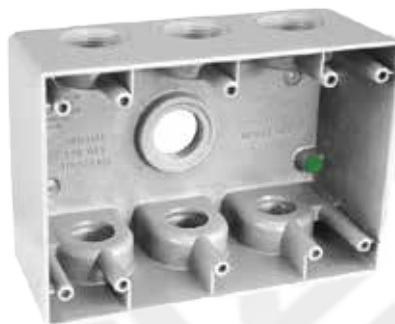

# 2 GANG DEEP RECTANGULAR OUTLET BOXES

2GDB575

2GDB575X

2GDB5100X

3GB750

3GB775

3GB7100

Superflex Item No.	Cross Reference No.	Description	Color	Pkg Qty
<b>2-Gang Five Hole Deep Outlet Boxes</b>				
2GDB575	S-DD575S	2-Gang Deep Box 5 3/4" Holes	Gray	40
2GDB575X	S-DD575XS	2-Gang Deep Box 5 3/4" Holes with Side Lugs	Gray	40
2GDB5100X	S-DD5100XS	2-Gang Deep Box 5 1" Holes with Side Lugs	Gray	40
<b>3-Gang Seven Hole Deep Outlet Boxes</b>				
3GB750	S-TB750S	3-Gang Box 7 1/2" Holes	Gray	40
3GB775	S-TB775S	3-Gang Box 7 3/4" Holes	Gray	40
3GB7100	S-TB7100S	3-Gang Box 7 1" Holes	Gray	40