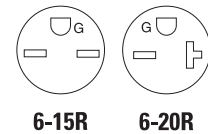

Product description

2-pole, 3-wire grounding
15A, 250V/AC
20A, 250V/AC
NEMA 6-15R, 6-20R

Commercial grade receptacles

Rating		NEMA	Description	Color suffix	Catalog no.	  
A	V/AC					
15	250	6-15R	Duplex receptacle, side wire	B, V, W	□ 826_Δ	
			Single receptacle, side wire	B, V, W	□ 816_	
20	250	6-20R	Duplex receptacle, side wire	B, V, W	□ 815_Δ	
			Single receptacle, side wire	A, B, BK, LA, V, W	□ 1876_	