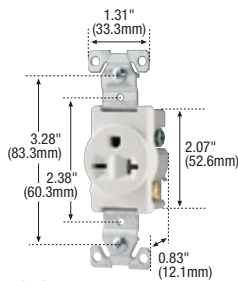

Commercial grade receptacles

Commercial grade straight blade receptacles

Product description

2-pole, 3-wire grounding
Dual voltage
15A, 125/250V/AC
NEMA 5-15R, 6-15R

829

826

815

1876

Product description

2-pole, 3-wire grounding
15A, 250V/AC
20A, 250V/AC
NEMA 6-15R, 6-20R

Commercial grade receptacles

Rating		NEMA	Description	Color suffix	Catalog no.	  
A	V/AC					
15	250	6-15R	Duplex receptacle, side wire	B, V, W	□ 826_Δ	
			Single receptacle, side wire	B, V, W	□ 816_	
20	250	6-20R	Duplex receptacle, side wire	B, V, W	□ 815_Δ	
			Single receptacle, side wire	A, B, BK, LA, V, W	□ 1876_	