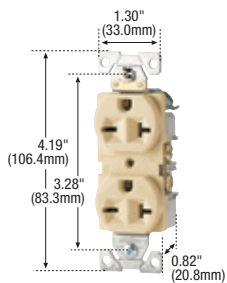

Commercial grade receptacles

Commercial grade straight blade receptacles

Product description

2-pole, 3-wire grounding
Dual voltage
15A, 125/250V/AC
NEMA 5-15R, 6-15R

829

826

815

1876

Product description

2-pole, 3-wire grounding
15A, 250V/AC
20A, 250V/AC
NEMA 6-15R, 6-20R

Commercial grade receptacles

Rating		NEMA	Description	Color suffix	Catalog no.	  
A	V/AC					
15	250	6-15R	Duplex receptacle, side wire	B, V, W	□ 826_Δ	
			Single receptacle, side wire	B, V, W	□ 816_	
20	250	6-20R	Duplex receptacle, side wire	B, V, W	□ 815_Δ	
			Single receptacle, side wire	A, B, BK, LA, V, W	□ 1876_	