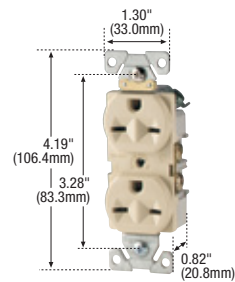

Commercial grade receptacles

Commercial grade straight blade receptacles

Product description

2-pole, 3-wire grounding
Dual voltage
15A, 125/250V/AC
NEMA 5-15R, 6-15R

829

826

815

1876

Product description

2-pole, 3-wire grounding
15A, 250V/AC
20A, 250V/AC
NEMA 6-15R, 6-20R

Commercial grade receptacles

Rating		NEMA	Description	Color suffix	Catalog no.	  
A	V/AC					
15	250	6-15R	Duplex receptacle, side wire	B, V, W	□ 826_Δ	
			Single receptacle, side wire	B, V, W	□ 816_	
20	250	6-20R	Duplex receptacle, side wire	B, V, W	□ 815_Δ	
			Single receptacle, side wire	A, B, BK, LA, V, W	□ 1876_	