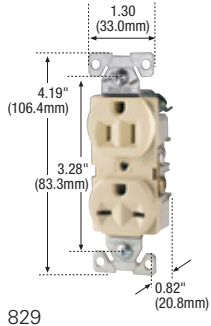

Commercial grade receptacles

Commercial grade straight blade receptacles

Product description

2-pole, 3-wire grounding
Dual voltage
15A, 125/250V/AC
NEMA 5-15R, 6-15R

829

826

815

1876

Dual voltage commercial grade receptacle

Rating		NEMA	Description	Color	Catalog no.	
A	V/AC					
15	125/ 250	5-15R/ 6-15R	Dual voltage duplex receptacle, side wire	V	□ 829V	

Commercial grade straight blade receptacles

Product description

2-pole, 3-wire grounding
15A, 250V/AC
20A, 250V/AC
NEMA 6-15R, 6-20R

Commercial grade receptacles

Rating		NEMA	Description	Color suffix	Catalog no.	  
A	V/AC					
15	250	6-15R	Duplex receptacle, side wire	B, V, W	□ 826_Δ	
			Single receptacle, side wire	B, V, W	□ 816_	
20	250	6-20R	Duplex receptacle, side wire	B, V, W	□ 815_Δ	
			Single receptacle, side wire	A, B, BK, LA, V, W	□ 1876_	