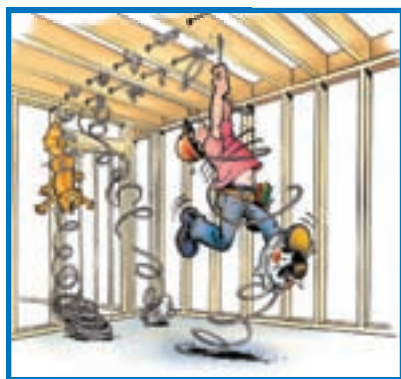

This easy-to-hang wire dispenser allows fast, twist-free Romex, MC cable or Flex pulling.

- Affordable
- Dependable
- Saves Time
- Eliminates Waste
- No Maintenance
- Collapsible

Hangs from a ladder

A New Way

MC Cable

Flex

Romex

Top plate on for rewinding

Salvaged wire ready for reinstallation

No Wire Spool? No Problem!

THOMAS WHEELER Wire Spool®

The Usual Way