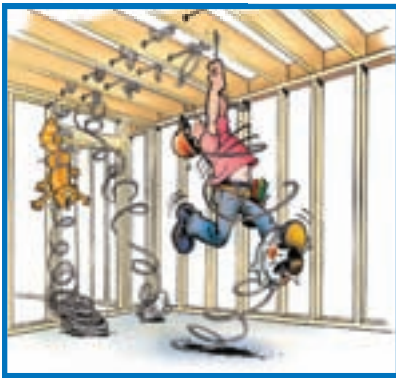

Wire Tub

Wire Rewinder and Dispenser

Features:

- 360° feed adjusts automatically
- 3-way adjustable centre hub
- Removable top plate has a handle for *rewinding wire*
- Big 24" diameter capacity

Part #18455

MC Cable

Flex

Top plate on for rewinding

Salvaged wire ready for reinstallation

No Wire Spool? No Problem!

THOMAS WHEELER

Wire Spool®

The Usual Way

This easy-to-hang wire dispenser allows fast, twist-free Romex, MC cable or Flex pulling.

- Affordable
- Dependable
- Saves Time
- Eliminates Waste
- No Maintenance
- Collapsible

Hangs from a ladder

A New Way