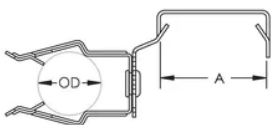

### PRODUCT ATTRIBUTES

Material: Spring Steel

Finish: nVent CADDY Armour

EMT Conduit Size: 1"

Outer Diameter (OD): 1.180" - 1.38"

A: 1.53"

### DIAGRAMS