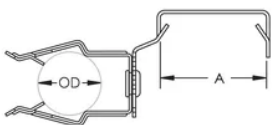

MF-P CONDUIT TO STUD ATTACHMENT, 1" EMT, 1.181"–1.378" OD

CATALOG NUMBER

16PF

FEATURES

Easily snaps onto stud

Push-in conduit support

Fasten to stud with screw for additional support

PRODUCT ATTRIBUTES

Material: Spring Steel

Finish: nVent CADDY Armour

EMT Conduit Size: 1"

Outer Diameter (OD): 1.180" - 1.38"

A: 1.53"

DIAGRAMS