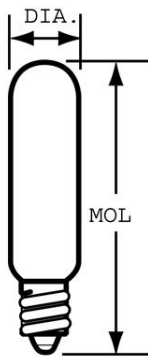

GENERAL CHARACTERISTICS

| | |
|---------------------|-----------------------------|
| Lamp Type | Incandescent - Tubular |
| Bulb | T6 |
| Base | Candelabra Screw (E12) |
| Filament | C-7A |
| Bulb Finish | Clear |
| Rated Life | 2000.0 hrs |
| Bulb Material | Soft glass |
| Primary Application | Appliance;Standard;Standard |

DIMENSIONS

| | |
|------------------------------|--------------------|
| Maximum Overall Length (MOL) | 3.0600 in(77.7 mm) |
| Bulb Diameter (DIA) | 0.750 in(19.0 mm) |
| Light Center Length (LCL) | 1.560 in(39.6 mm) |