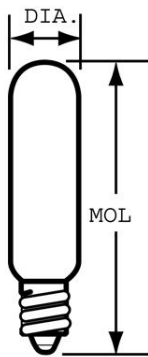

GE
Lighting

13390 - 15T6

GE appliance 15 watt T6 1-pack

- GE's specialty bulbs offer innovative solutions for a variety of lighting needs.
- GE's Indicator Lights are designed for home appliances and many small fixtures requiring a candelabra base.
- 120 volts
- Whether you're cooking it or keeping it fresh GE appliance lights lets you see it. They're specially designed to withstand high or low temperatures and feature a rugged filament that resists vibration, perfect for microwaves, refrigerators and ovens
- Lasts 2000 hours
- T6 shape with candelabra base for use in appliances

GENERAL CHARACTERISTICS

| | |
|---------------------|-----------------------------|
| Lamp Type | Incandescent - Tubular |
| Bulb | T6 |
| Base | Candelabra Screw (E12) |
| Filament | C-7A |
| Bulb Finish | Clear |
| Rated Life | 2000.0 hrs |
| Bulb Material | Soft glass |
| Primary Application | Appliance;Standard;Standard |

DIMENSIONS

| | |
|------------------------------|--------------------|
| Maximum Overall Length (MOL) | 3.0600 in(77.7 mm) |
| Bulb Diameter (DIA) | 0.750 in(19.0 mm) |
| Light Center Length (LCL) | 1.560 in(39.6 mm) |