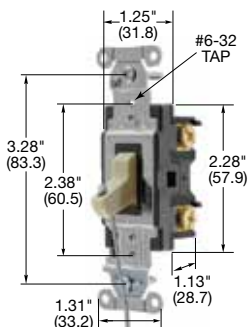

HBL1221IHCS

Hubbell-PRO Hospital Call Switch with Lanyard, 20A, 120/277V AC

Description	Toggle Color	Single Pole	Double Pole	Three Way	Four Way
Toggle, back and side wired.	Gray	HBL1221GHCS	—	—	—
	Ivory	HBL1221IHCS	—	—	—
	White	HBL1221WHCS	—	—	—

Note: See page D-15 for accessories and page D-16 for wallplates.
See page D-22 for technical information.

Dimensions in Inches (mm)

HP Conversion Chart

	120V	208V	240V	277V AC
15A	.5HP	1.5HP	2HP	2HP
20A	1HP	2HP	2HP	2HP