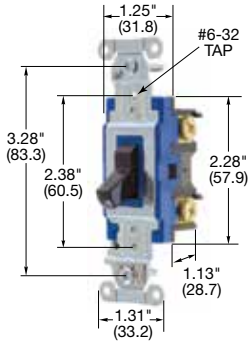

HBL1221IHCS

Hubbell-PRO Hospital Call Switch with Lanyard, 20A, 120/277V AC

Description	Toggle Color	Single Pole	Double Pole	Three Way	Four Way
Toggle, back and side wired.	Gray	HBL1221GHCS	—	—	—
	Ivory	HBL1221IHCS	—	—	—
	White	HBL1221WHCS	—	—	—

Note: See page D-15 for accessories and page D-16 for wallplates.
See page D-22 for technical information.

Dimensions in Inches (mm)

HP Conversion Chart

	120V	208V	240V	277V AC
15A	.5HP	1.5HP	2HP	2HP
20A	1HP	2HP	2HP	2HP