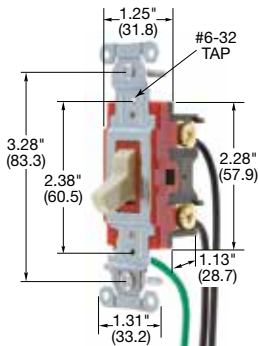

1221PWI

Hubbell-PRO Pre-Wired/Leaded Heavy Duty Industrial Series, 20A, 120/277V AC - 8 Inch #12 AWG THHN

Description	Toggle Color	Single Pole	Double Pole	Three Way	Four Way
Toggle, Pre-wired leads.	Almond	1221PWAL	1222PWAL	1223PWAL	1224PWAL
	Black	1221PWBK	1222PWBK	1223PWBK	1224PWBK
	Brown	1221PWB	1222PWB	1223PWB	1224PWB
	Gray	1221PWGY	1222PWGY	1223PWGY	1224PWGY
	Ivory	1221PWI	1222PWI	1223PWI	1224PWI
	Light Almond	1221PWLA	1222PWLA	1223PWLA	1224PWLA
	Red	1221PWR	1222PWR	1223PWR	1224PWR
	White	1221PWW	1222PWW	1223PWW	1224PWW