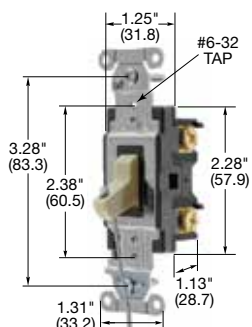

HBL1221IHCS

Hubbell-PRO Hospital Call Switch with Lanyard, 20A, 120/277V AC

Description	Toggle Color	Single Pole	Double Pole	Three Way	Four Way
Toggle, back and side wired.	Gray	HBL1221GHCS	—	—	—
	Ivory	HBL1221IHCS	—	—	—
	White	HBL1221WHCS	—	—	—

Note: See page D-15 for accessories and page D-16 for wallplates.
See page D-22 for technical information.

Dimensions in Inches (mm)

HP Conversion Chart

	120V	208V	240V	277V AC
15A	.5HP	1.5HP	2HP	2HP
20A	1HP	2HP	2HP	2HP