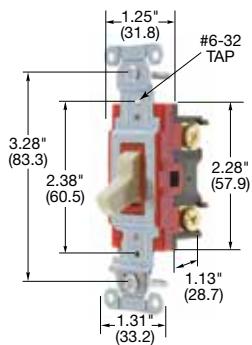

1221I

Hubbell-PRO Heavy Duty Industrial Series, 20A, 120/277V AC

Description	Toggle Color	Single Pole	Double Pole	Three Way	Four Way
Toggle, back and side wired.	Almond	1221AL	1222AL	1223AL	1224AL
	Black	1221BK	1222BK	1223BK	1224BK
	Brown	1221B	1222B	1223B	1224B
	Gray	1221GY	1222GY	1223GY	1224GY
	Ivory	1221I	1222I	1223I	1224I
	Light Almond	1221LA	1222LA	1223LA	1224LA
	Red	1221R	1222R	1223R	1224R
	White	1221W	1222W	1223W	1224W

Note: See page D-15 for accessories and page D-16 for wallplates.
See page D-22 for technical information.

Dimensions in Inches (mm)

HP Conversion Chart

	120V	208V	240V	277V AC
15A	.5HP	1.5HP	2HP	2HP
20A	1HP	2HP	2HP	2HP