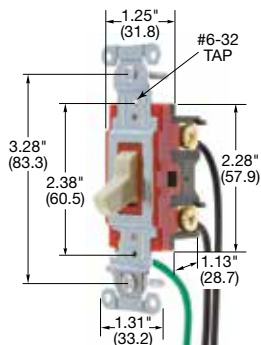

1221PWI

Hubbell-PRO Pre-Wired/Leaded Heavy Duty Industrial Series, 20A, 120/277V AC - 8 Inch #12 AWG THHN

Description	Toggle Color	Single Pole	Double Pole	Three Way	Four Way
Toggle, Pre-wired leads.	Almond	1221PWAL	1222PWAL	1223PWAL	1224PWAL
	Black	1221PWBK	1222PWBK	1223PWBK	1224PWBK
	Brown	1221PWB	1222PWB	1223PWB	1224PWB
	Gray	1221PWGY	1222PWGY	1223PWGY	1224PWGY
	Ivory	1221PWI	1222PWI	1223PWI	1224PWI
	Light Almond	1221PWLA	1222PWLA	1223PWLA	1224PWLA
	Red	1221PWR	1222PWR	1223PWR	1224PWR
	White	1221PWW	1222PWW	1223PWW	1224PWW