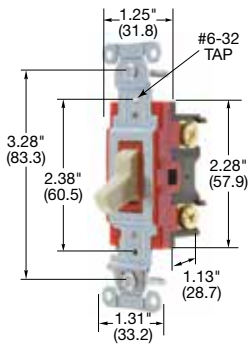

1221I

Hubbell-PRO Heavy Duty Industrial Series, 20A, 120/277V AC

Description	Toggle Color	Single Pole	Double Pole	Three Way	Four Way
Toggle, back and side wired.	Almond	1221AL	1222AL	1223AL	1224AL
	Black	1221BK	1222BK	1223BK	1224BK
	Brown	1221B	1222B	1223B	1224B
	Gray	1221GY	1222GY	1223GY	1224GY
	Ivory	1221I	1222I	1223I	1224I
	Light Almond	1221LA	1222LA	1223LA	1224LA
	Red	1221R	1222R	1223R	1224R
	White	1221W	1222W	1223W	1224W