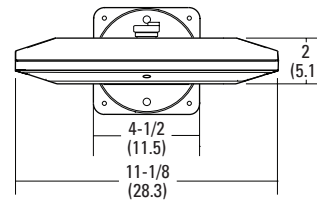

Note: Specifications subject to change without notice.

Catalog Number
Notes
Type

Outdoor General Purpose

OLW14

LED WALL PACK

All dimensions are inches (centimeters) unless otherwise indicated.

ORDERING INFORMATION