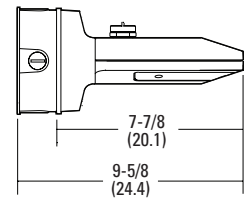

Note: Specifications subject to change without notice.

Catalog Number
Notes
Type

Outdoor General Purpose

OLW14

LED WALL PACK

All dimensions are inches (centimeters) unless otherwise indicated.

ORDERING INFORMATION