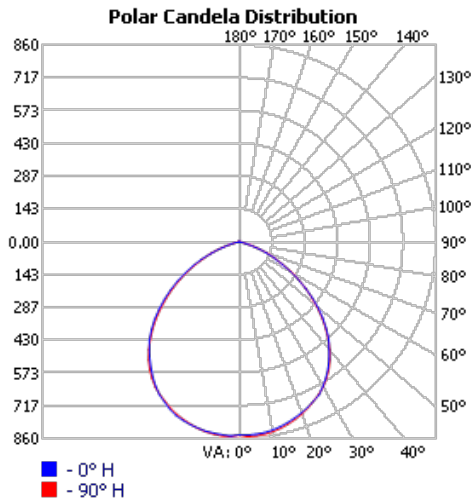

Notes

¹ Nominal correlated color temperature (CCT) per ANSI C78.377-2008.

OLF Outdoor LED Motion Security Floodlight

PHOTOMETRICS

To see complete photometric reports or download .ies files for this product, visit www.lithonia.com

OLF

Lithonia Lighting

LED lighting facts
A Program of the U.S. DOE

Light Output (Lumens) 2159
Watts 25.31
Lumens per Watt (Efficacy) 85.3

Color Accuracy
 Color Rendering Index (CRI) 70

Light Color
 Correlated Color Temperature (CCT) 4000 (Bright White)