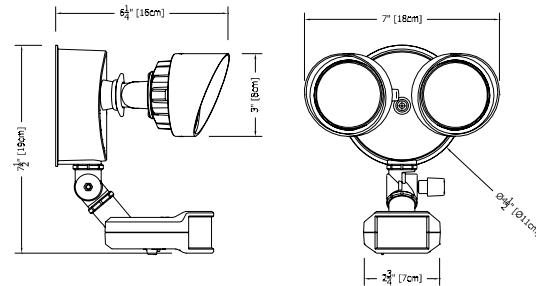

CONSTRUCTION — Rugged cast-aluminum, corrosion-resistant rear housing and lamp heads thermally isolate the LEDs and driver promoting long life.

OMS1000 motion detection head with 180-degree detection and up to 70-ft. forward motion detection.

Outdoor General Purpose

OLF

LED MOTION SECURITY FLOODLIGHT

All dimensions are inches (centimeters) unless otherwise indicated.

ORDERING INFORMATION

Example: OLF 2RH 40K 120 MO BZ

Series	Light Heads	Color Temperature ¹	Voltage	Controls	Finish
OLF	2RH 2 heads, round	40K 4000K	120 120V	MO PIR motion detection with photocell	BZ Bronze WH White