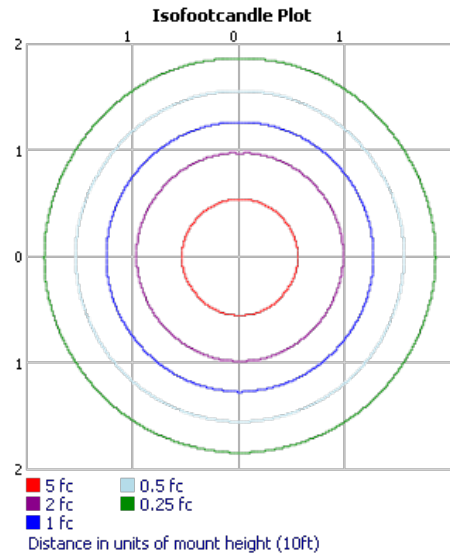

OLF

Lithonia Lighting

LED lighting facts
A Program of the U.S. DOE

Light Output (Lumens) 2159
Watts 25.31
Lumens per Watt (Efficacy) 85.3

Color Accuracy
 Color Rendering Index (CRI) 70

Light Color
 Correlated Color Temperature (CCT) 4000 (Bright White)