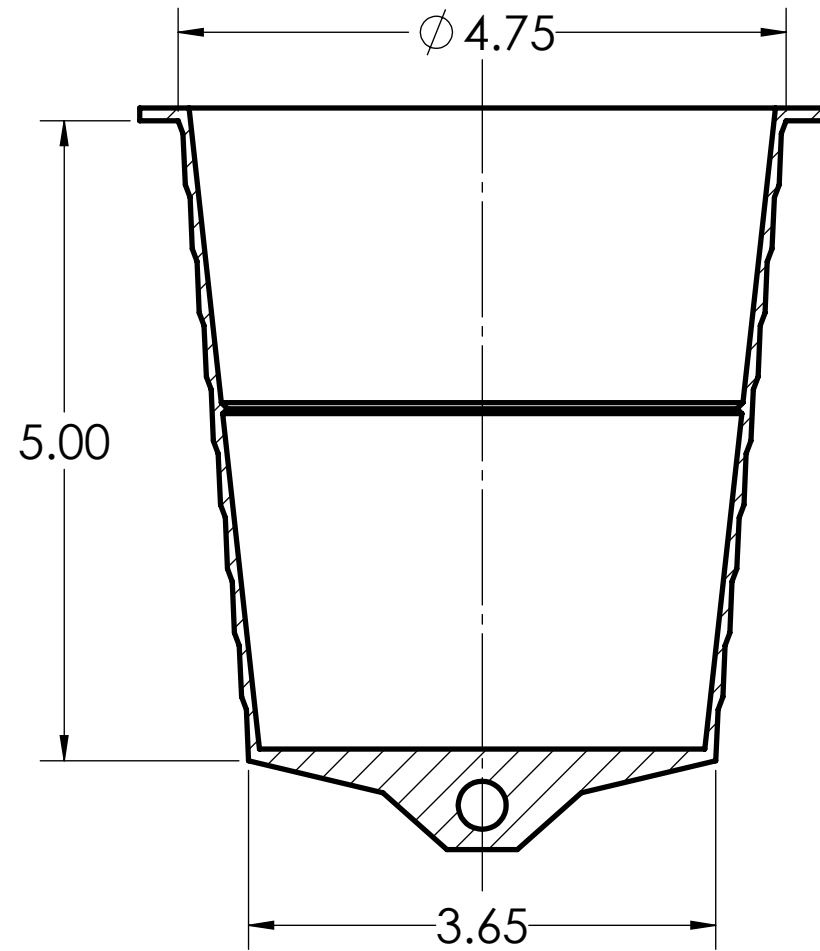

DIMENSIONS SHOWN ARE FOR REFERENCE AND ARE SUBJECT TO CHANGE WITHOUT NOTICE		
<b>Kraloy, a Division of Multi Fittings Corp.</b> under license		
PART DESCRIPTION UTP40 4" PE TAPERED PLUG KRALOY		
PRODUCT CODE: 078427	UNIT: INCHES UNLESS DUAL DIMENSION: INCH [METRIC]	SCALE: NTS
DRAWN:	J.C.	

DIMENSIONS SHOWN ARE FOR REFERENCE AND ARE SUBJECT TO CHANGE WITHOUT NOTICE

**Kraloy, a Division of Multi Fittings Corp.**  
under license

PART DESCRIPTION

UTP40 4" PE TAPERED PLUG KRALOY

PRODUCT CODE:  
078427

UNIT: INCHES UNLESS  
DUAL DIMENSION: INCH [METRIC]

SCALE:  
NTS

DRAWN: J.C.