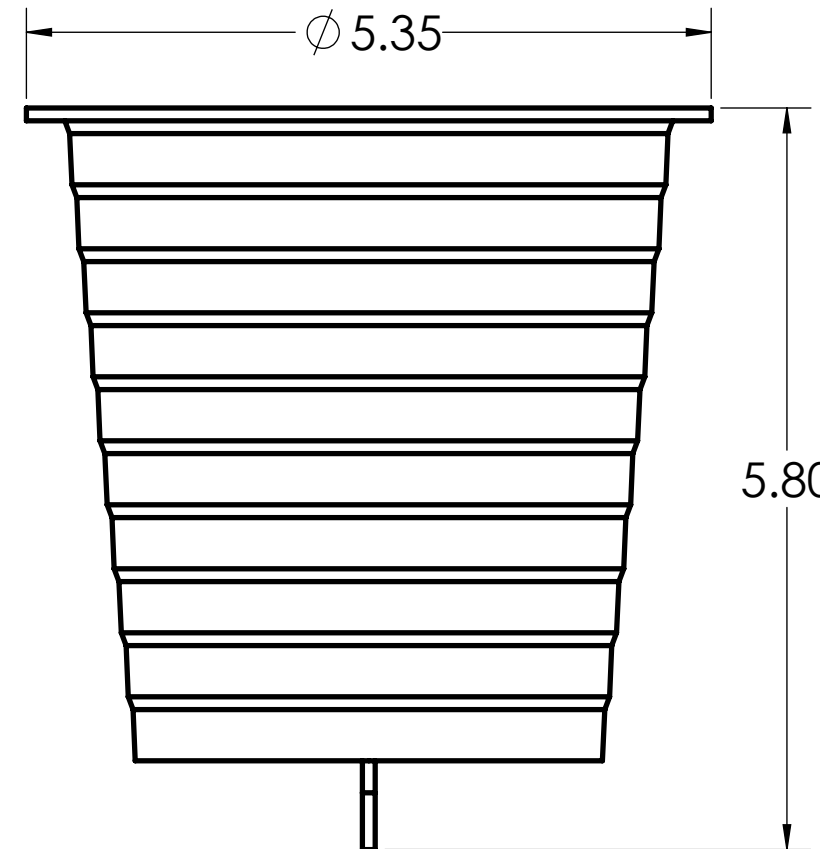

DIMENSIONS SHOWN ARE FOR REFERENCE AND ARE SUBJECT TO CHANGE WITHOUT NOTICE		
<b>Kraloy, a Division of Multi Fittings Corp.</b> under license		
PART DESCRIPTION UTP40 4" PE TAPERED PLUG KRALOY		
PRODUCT CODE: 078427	UNIT: INCHES UNLESS DUAL DIMENSION: INCH [METRIC]	SCALE: NTS
DRAWN:	J.C.	

DIMENSIONS SHOWN ARE FOR REFERENCE AND ARE SUBJECT TO CHANGE WITHOUT NOTICE

**Kraloy, a Division of Multi Fittings Corp.**  
under license

PART DESCRIPTION

UTP40 4" PE TAPERED PLUG KRALOY

PRODUCT CODE:  
078427

UNIT: INCHES UNLESS  
DUAL DIMENSION: INCH [METRIC]

SCALE:  
NTS

DRAWN: J.C.