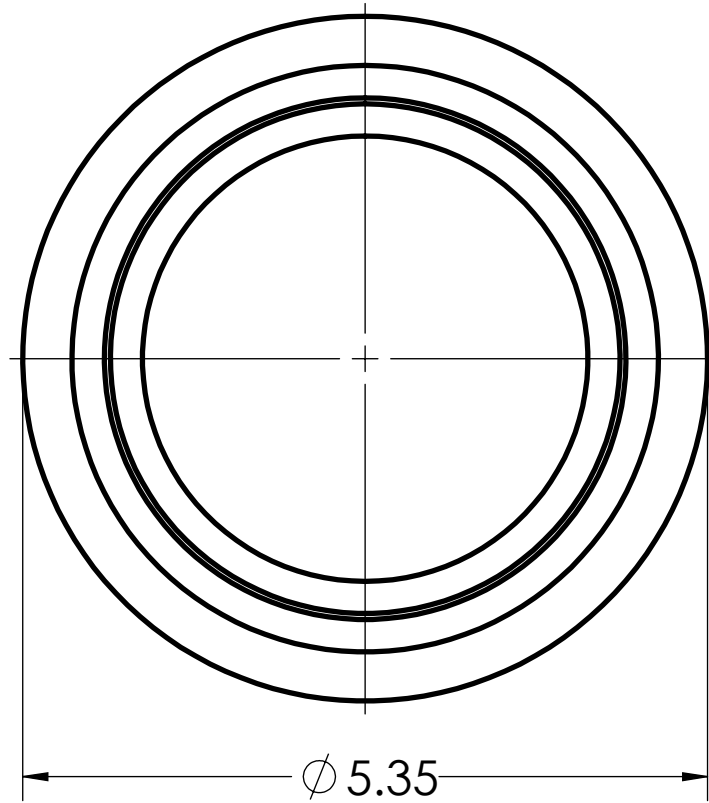

DIMENSIONS SHOWN ARE FOR REFERENCE AND ARE SUBJECT TO CHANGE WITHOUT NOTICE		
<b>Kraloy, a Division of Multi Fittings Corp.</b> under license		
PART DESCRIPTION UTP40 4" PE TAPERED PLUG KRALOY		
PRODUCT CODE: 078427	UNIT: INCHES UNLESS DUAL DIMENSION: INCH [METRIC]	SCALE: NTS
DRAWN:	J.C.	

DIMENSIONS SHOWN ARE FOR REFERENCE AND ARE SUBJECT TO CHANGE WITHOUT NOTICE

**Kraloy, a Division of Multi Fittings Corp.**  
under license

PART DESCRIPTION

UTP40 4" PE TAPERED PLUG KRALOY

PRODUCT CODE:  
078427

UNIT: INCHES UNLESS  
DUAL DIMENSION: INCH [METRIC]

SCALE:  
NTS

DRAWN: J.C.