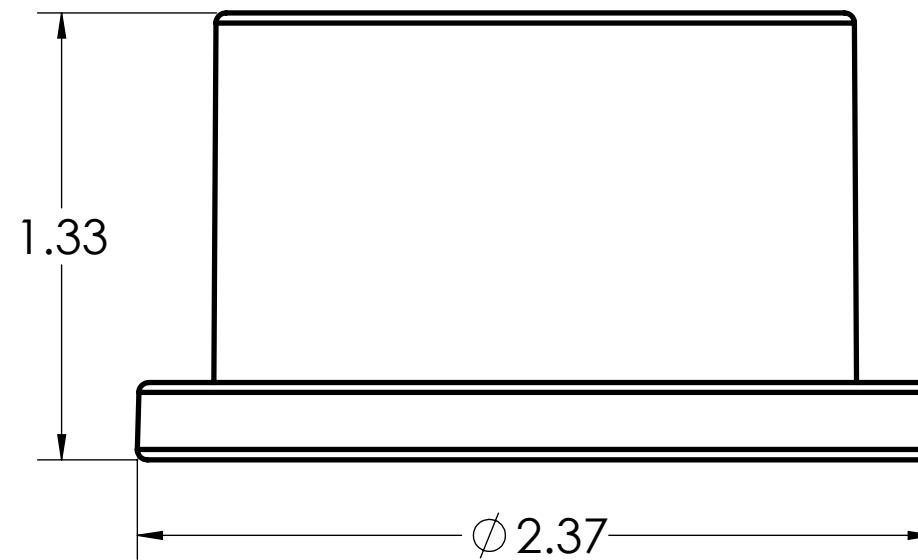

DIMENSIONS SHOWN ARE FOR REFERENCE AND ARE SUBJECT TO CHANGE WITHOUT NOTICE		
Kraloy, a Division of Multi Fittings Corp. under license		
PART DESCRIPTION JBA15 1 1/2" PVC JUNCTION BOX ADPT KRALOY		
PRODUCT CODE: 078280	UNIT: INCHES UNLESS DUAL DIMENSION: INCH [METRIC]	SCALE: NTS
DRAWN:	T.Q.	