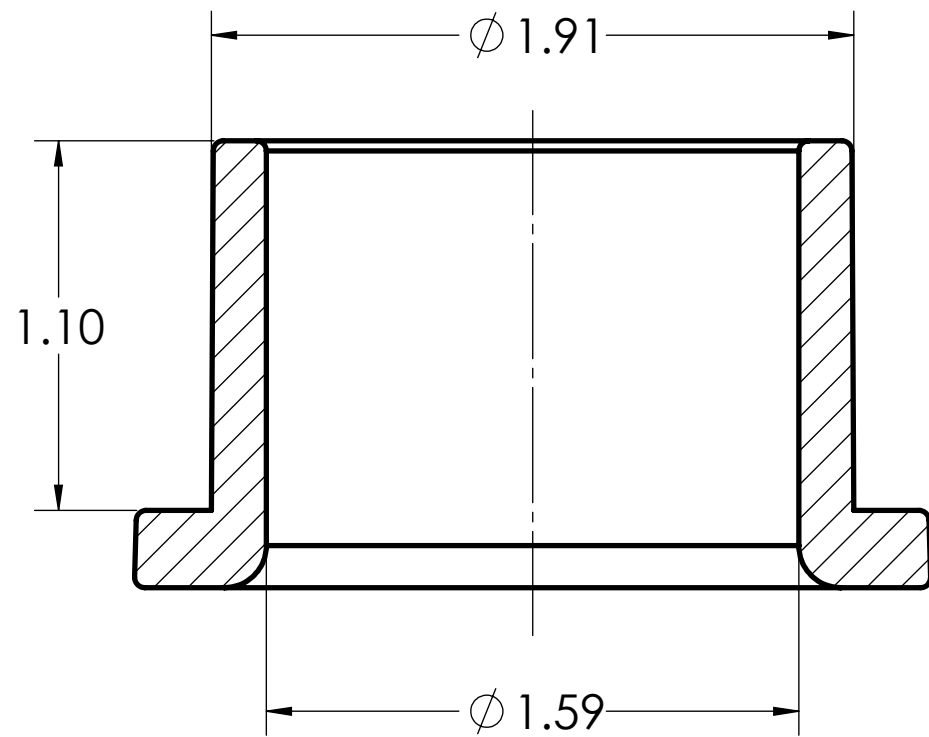

DIMENSIONS SHOWN ARE FOR REFERENCE AND ARE SUBJECT TO CHANGE WITHOUT NOTICE		
Kraloy, a Division of Multi Fittings Corp. under license		
PART DESCRIPTION JBA15 1 1/2" PVC JUNCTION BOX ADPT KRALOY		
PRODUCT CODE: 078280	UNIT: INCHES UNLESS DUAL DIMENSION: INCH [METRIC]	SCALE: NTS
DRAWN:	T.Q.	