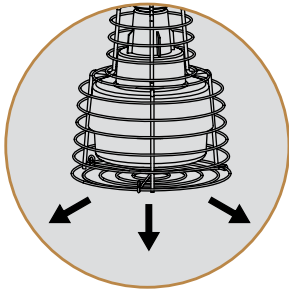

OVERHEAD JOBSITE LIGHTING

LIGHTING DISTRIBUTION SOLUTIONS

Southwire has a wide range of overhead jobsite light fixtures with various optical distribution features to meet every job site need.

THE LONG NECK SERIES

OPTICAL ADVANTAGE: Focus light down
USE CASE: Large open spaces to efficiently achieve minimum OSHA illumination requirements of 5 foot candles