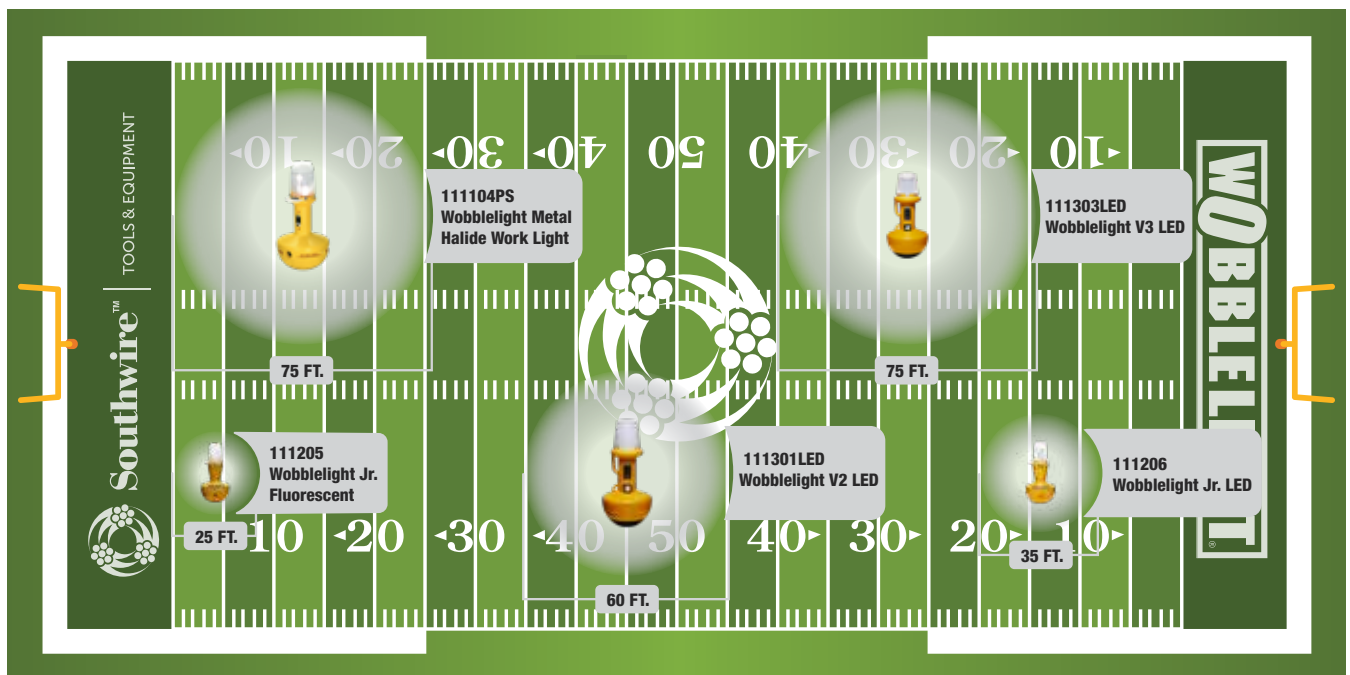

*ADDITIONAL INTERNAL REPLACEMENT PARTS AVAILABLE

WOBBLELIGHT® 360° LIGHT DISTANCE

WOBBLELIGHT®

AREA LIGHTS

120W 360° TOWER LIGHT

111508

- 5,000 K color temperature
- Integrated cord
- 360° and 180° illumination
- 7,500 and 15,000 lumen range