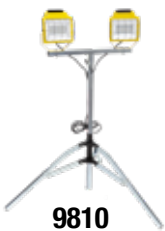

WORK LIGHTS

WOODS® WL SERIES LED WORK LIGHT

- 4,000 K color temperature
- Rugged die cast aluminum housing
- Quick release tripod with leveling leg

SPECIFICATIONS

MODEL #	DESCRIPTION	LUMENS	HEAD COUNT	WATTS	STAND
WL40012	1000 Lumen Portable Work Light	1000	1	10	H-Stand
WL40024	1500 Lumen Portable Work Light	1500	1	16	H-Stand
WL40036	3000 Lumen Portable Work Light	3000	1	36	H-Stand
WL40048	4000 Lumen Portable Work Light	4000	1	48	H-Stand
WL40072	6000 Lumen Portable Work Light	6000	1	72	H-Stand
WL40072S	6000 Lumen Work Light with Tripod	6000	1	72	H-Stand + Tripod
WL40236S	6000 Lumen Dual Head Work Light with Tripod	3000 x 2	2	72	Sled + Tripod
WL40272S	12,000 Lumen Dual Head Work Light with Tripod	6000 x 2	2	144	Sled + Tripod

9000 SERIES HEAVY DUTY LED WORK LIGHT

- 50,000 Hour rated LED
- 5,000 K color temperature
- 120V
- All steel stand and tripod
- Wet location
- Impact resistant poly carbonate lens
- Replacement lenses available to cover paint and chemical over spray

SPECIFICATIONS

MODEL #	DESCRIPTION	LUMENS	HEAD COUNT	WATTS	STAND
9055	5,500 Lumen LED Roll Cage Work Light	5,500	1	50	Roll Cage
9125	5,500 Lumen LED Floor Stand Work Light	5,500	1	50	Floor Stand & Magnet
9750	5,500 Lumen LED Single Head Work Light on Tripod	5,500	1	50	19" DIA - 2 Stage Tripod
9810	11,000 Lumen LED Dual Head Work Light on Tripod	5,500x2	2	100	30" DIA - 2 Stage Tripod

9810

6000 SERIES LED WORK LIGHT

- 50,000 Hour rated LED
- 4,000 K color temperature
- 120V
- Wet location
- Impact resistant poly carbonate lens and die cast housing
- All steel stand and tripod

SPECIFICATIONS

MODEL #	DESCRIPTION	LUMENS	HEAD COUNT	WATTS	STAND
6125I	3,500 Lumen H-Stand Work Light	3,500	1	43	H-Stand
6710I	3,500 Lumen Work Light on 6.8' Tripod	3,500x2	2	86	19" DIA - 2 Stage Tripod

STEEL WORK LIGHTS