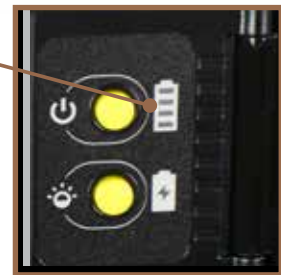

WORK LIGHTS

RECHARGEABLE FOLDING WORK LIGHT

LIGHT WINGS FOLD TO PROVIDE ILLUMINATION UP TO 360 DEGREES

BATTERY WITH 2 HOUR RUN TIME

BATTERY LIFE INDICATOR AND 2 MODE SETTINGS (2,000 & 4,000 LUMENS)

LIGHT WINGS FOLD OVER TO PROTECT LED LENS WHEN NOT IN USE

RECEPTACLE FOR DAISY CHAINING MULTIPLE LIGHTS

AVAILABLE WITH TRIPOD

RECHARGEABLE WORK LIGHT