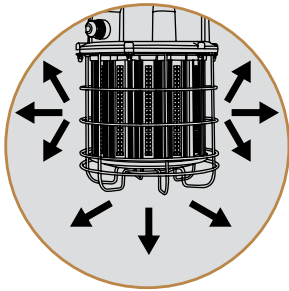

INTEGRAL HOOK FOR EASY HANGING

DAISY CHAINABLE CORDS WITH LENGTH OPTIONS

INTEGRAL LEDS

PROTECTIVE CAGE