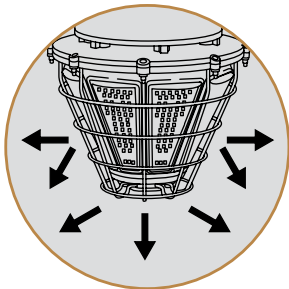

DAISY CHAINABLE CORDS WITH LENGTH OPTIONS

INTEGRAL LEDS

PROTECTIVE CAGE

T60100

CL SERIES

OPTICAL ADVANTAGE: Broad distribution of light but delivers more light to the ground.
WHY: General purpose scenarios where efficient ground illumination is also a priority.