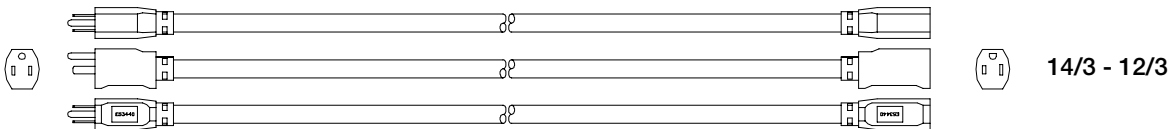

PRODUCT SPECIFICATION

CATALOG NUMBER: See table below
DESCRIPTION: Extension cord with power indicator light in the cord connector
APPROVALS: UL Listed and CSA Certified or CUL Listed Outdoor Use Cord Set

CONSTRUCTION PARAMETERS:

Cable type: SJTW, see table below for gauge
Cable jacket material: PVC, see table below for color
Cord rating: Hard, Usage per the National Electrical Code
Cable legend type: Indent print

Note: Plug style may vary

Attachment plug configuration: NEMA 5-15P
Cord connector configuration: NEMA 5-15R
Plug and connector material: Clear PVC, with neon power indicator lamp in the connector

ELECTRICAL AND ENVIRONMENTAL PROPERTIES:

Cable temperature rating: -40 to +60 C
Nominal operating voltage: 125 VAC
Maximum operating current: See table below

Catalog No.	Gauge	Color	Length	Current Rating	Case QTY	UPC
2588SW0002	12/3	Yellow	50 ft	15A	6	029892115043
2589SW0002		Yellow	100 ft		4	029892825898

This product complies with European Directive 2011/65/EU (RoHS-2)

The information presented here is, to the best of our knowledge, true and accurate. However, since conditions of use are beyond our control, all recommendations or suggestions are presented without guarantee or responsibility on our part.

We disclaim all liability in connection with the use of information contained herein or otherwise.

This specification is the proprietary intellectual property of Southwire Company LLC. Any information contained herein shall not be disclosed to any party without the written consent of Southwire Company LLC.

BUILT FOR DURABILITY.
BUILT FOR RELIABILITY.
BUILT FOR WORK.™