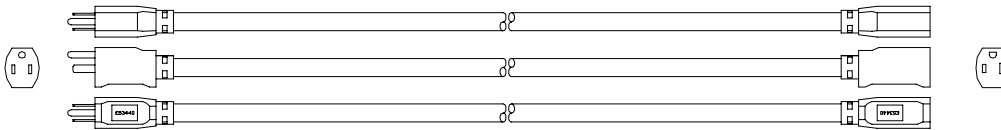

PRODUCT SPECIFICATION

CATALOG NUMBER: See table below
DESCRIPTION: Red, white and blue “Made in USA” extension cord with power indicator light in the cord connector
APPROVALS: UL/CUL Listed Outdoor Use Cord Set

CONSTRUCTION PARAMETERS:

Cable type: SJTW
 Cable gauge: 12/3
 Cord jacket material: PVC
 Cord rating: Hard Usage per the National Electrical Code
 Cable legend type: Indent print with white inkjet print
 Inkjet legend: WE’VE GOT IT MADE IN AMERICA™ - BY SOUTHWIRE®

Attachment plug configuration: NEMA 5-15P
 Cord connector configuration: NEMA 5-15R
 Plug and connector material: Clear PVC, with neon power indicator lamp in the connector

ELECTRICAL AND ENVIRONMENTAL PROPERTIES:

Cable temperature rating: -40 to +60 C
 Nominal operating voltage: 125 VAC
 Maximum operating current: 15 A

Catalog No.	Length	Base Color	Stripe Colors	Case QTY	UPC
2547SWUSA1	25 ft	Red	White & Blue	12	029892052034
2548SWUSA1	50 ft			6	029989205187
2549SWUSA1	100 ft			4	029892051570