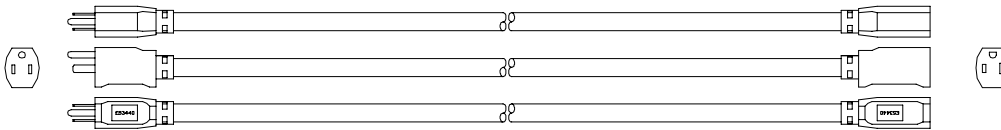

**BUILT FOR DURABILITY.
 BUILT FOR RELIABILITY.
 BUILT FOR WORK.™**

PRODUCT SPECIFICATION

CATALOG NUMBER: See table below
DESCRIPTION: Red, white and blue “Made in USA” extension cord with power indicator light in the cord connector
APPROVALS: UL/CUL Listed Outdoor Use Cord Set

CONSTRUCTION PARAMETERS:

Cable type: SJTW
 Cable gauge: 12/3
 Cord jacket material: PVC
 Cord rating: Hard Usage per the National Electrical Code
 Cable legend type: Indent print with white inkjet print
 Inkjet legend: WE’VE GOT IT MADE IN AMERICA™ - BY SOUTHWIRE®